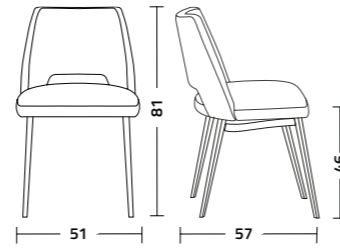

Grace.tt

Design CR&S Colico

Sedia con struttura in acciaio. Seduta e schienale rivestiti in tessuto, ecopelle o pelle.

Chair with steel frame. Seat and back upholstered with fabric, artificial leather or real leather.