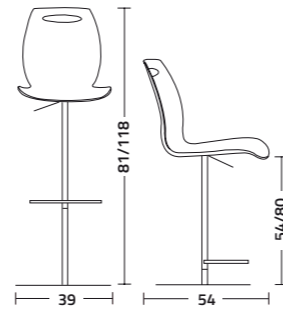

Bip.ss

Design W&D

Sgabello con base in alluminio verniciato o cromato; la struttura, girevole e regolabile in altezza tramite pistone a gas, è realizzata in acciaio verniciato o cromato; la seduta, realizzata in tecnopolimero composito riciclabile, può essere rivestita in tessuto o ecopelle.

Stool with painted or chrome-plated aluminium base; the frame, swiveling and height-adjustable through a gas piston, is made of painted or chrome-plated steel; the seat, made of recyclable composite technopolymer, can be upholstered with fabric or artificial leather.