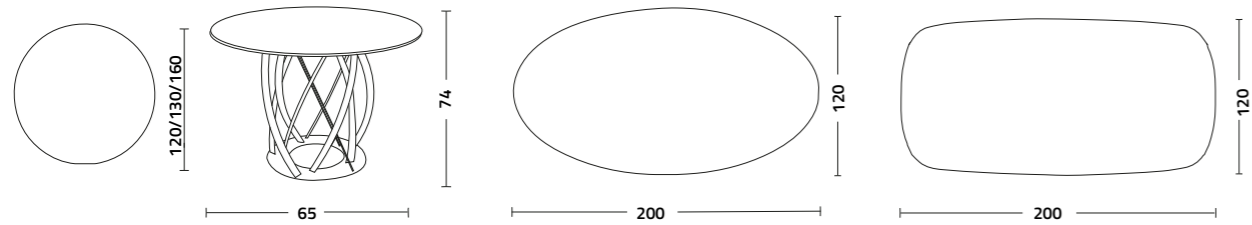

Samurai

Design Andrea Tempestini

Tavolo con struttura centrale in acciaio verniciato o cromato.
Il piano viene realizzato in cristallo o gres porcellanato ed è disponibile in varie misure, finiture e colori.

Table with central frame in painted or chrome-plated steel. Its top is made of glass or porcelain stoneware and is available in different sizes, finishes and colours.