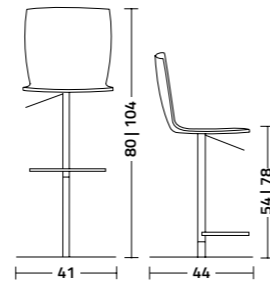

Stool with painted or chrome-plated aluminium base; the frame, swiveling and height-adjustable through a gas piston, is made of painted or chrome-plated steel, while the seat is in soft touch polypropylene, recyclable material available in different colours, and can be upholstered with fabric or artificial leather.