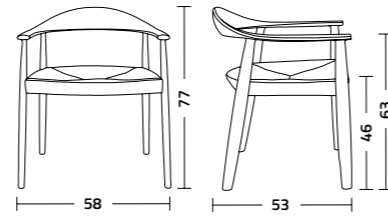

Odyssée.m

Design W. Colico

Poltroncina con struttura e schienale in legno di frassino naturale, smoke o laccato; la seduta può essere con paglia oppure imbottita e rivestita in tessuto, ecopelle o pelle.

Armchair with natural, smoke or lacquered ash wood frame and back; its seat can be in straw or padded and upholstered with fabric, artificial leather or real leather.