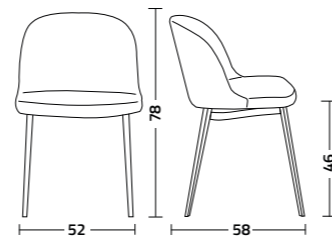

Meghan.tt

Design Walter Colico

Sedia con struttura in acciaio. Seduta e schienale rivestiti in tessuto, ecopelle o pelle.

Chair with steel frame. Seat and back upholstered with fabric, artificial leather or real leather.