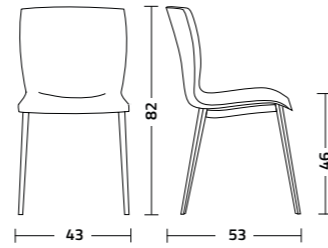

Rap.tt

Design F. Di Martino

Sedia con struttura in acciaio verniciato e seduta realizzata in polipropilene soft touch, materiale riciclabile e disponibile in diversi colori. La seduta può essere rivestita in tessuto o ecopelle.

Chair with painted steel frame and seat made of soft touch polypropylene, recyclable material available in different colours. The seat can be upholstered with fabric or artificial leather.