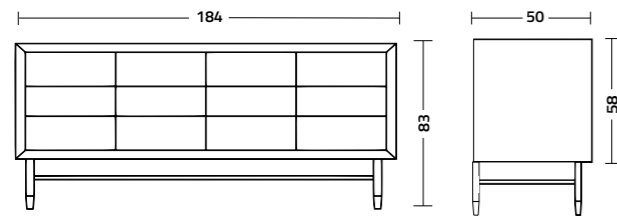

Divina L

Design Giovanna Azzarello

Madia orizzontale con struttura in frassino, ante in frassino con inserti in cristallo fumé, base in acciaio. Illuminazione Led interna.

Horizontal sideboard with ash frame, doors of ash wood with glass insert, steel base. Internal Led light.