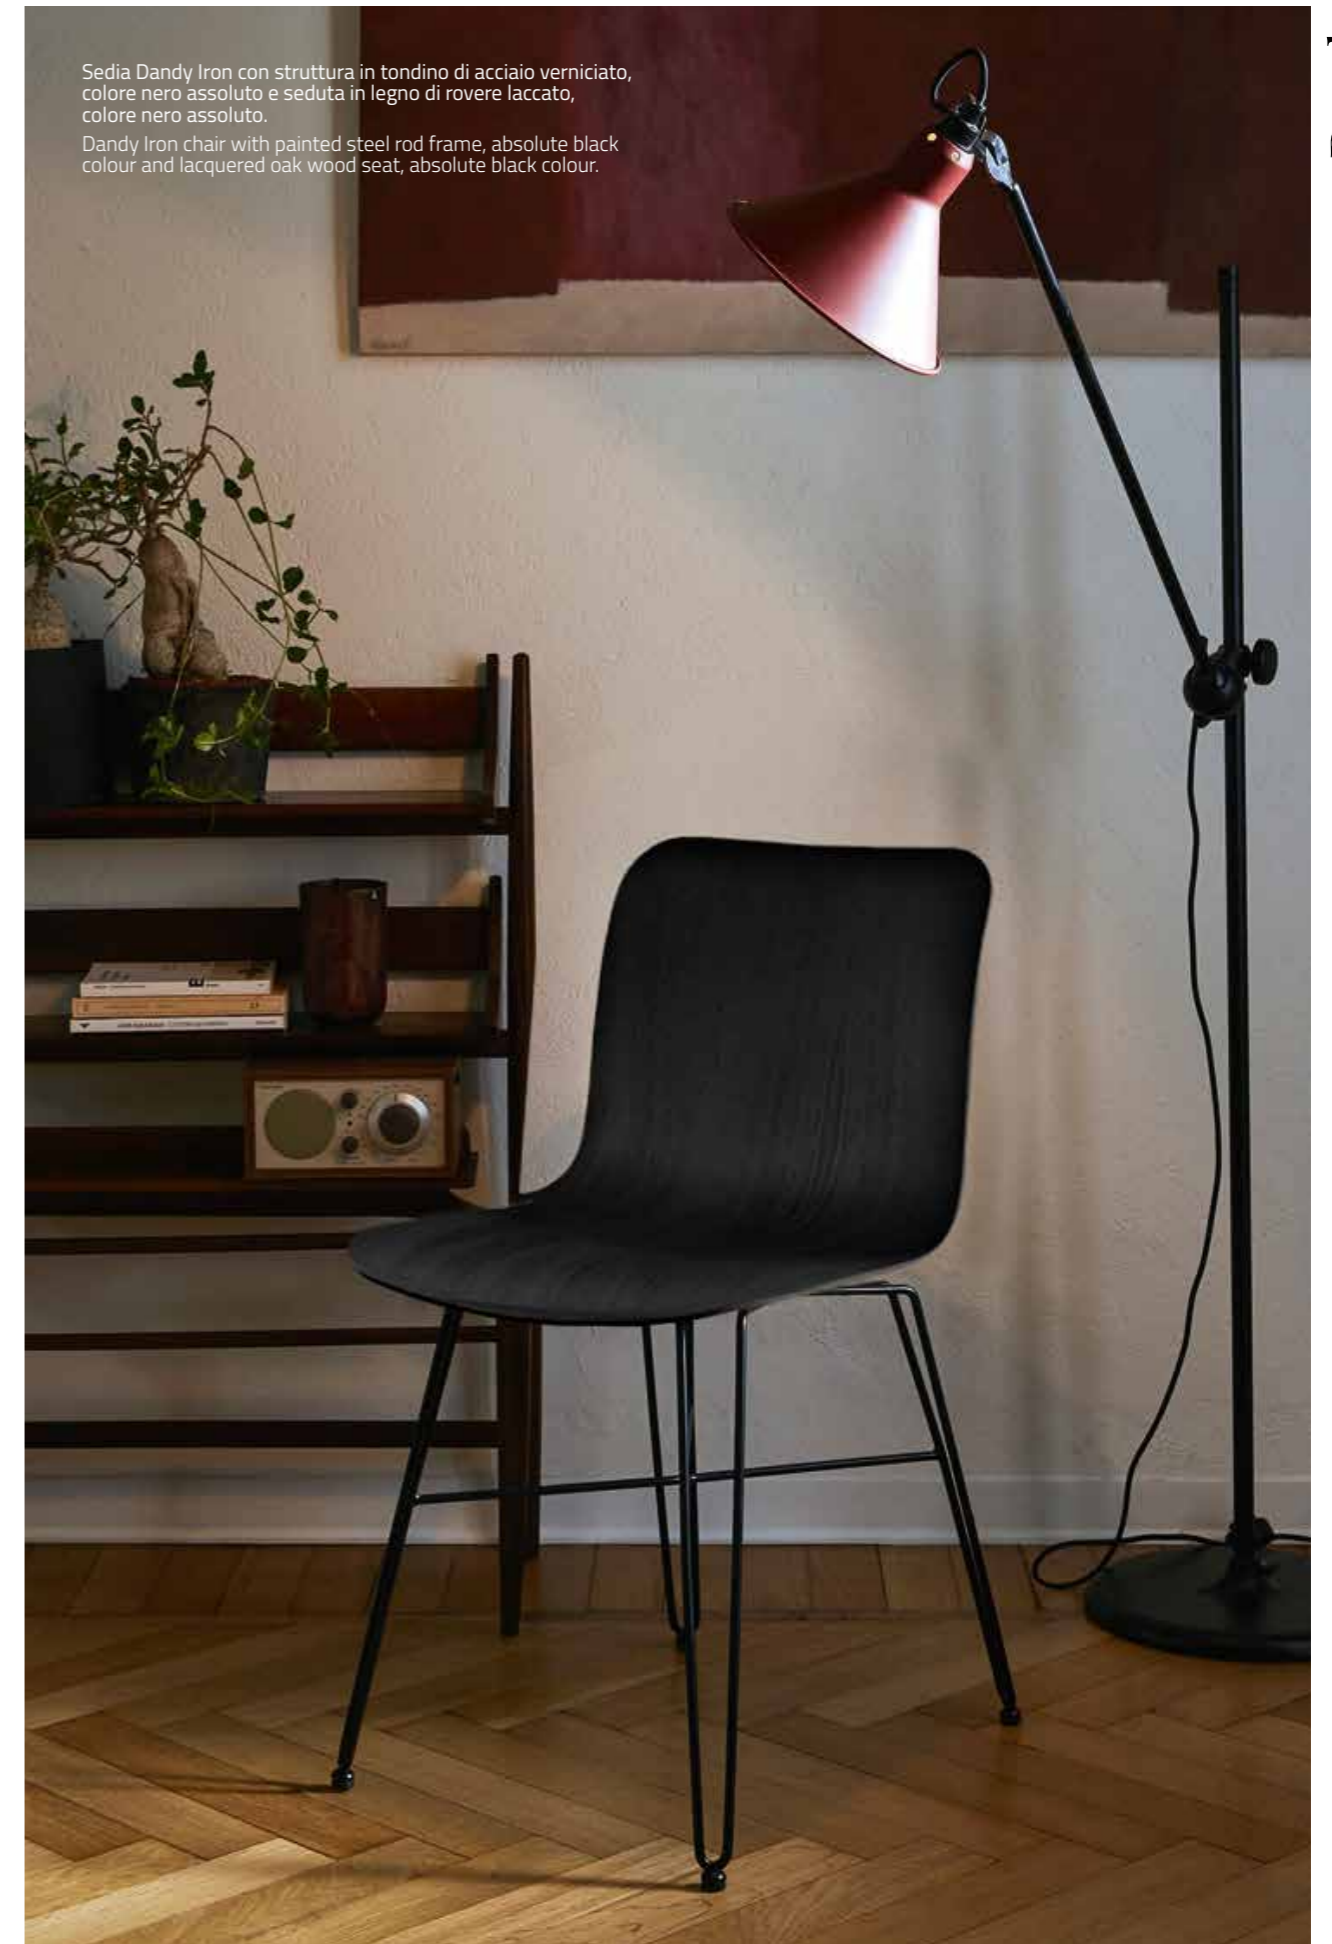

Dandy Iron

Design CR&S Colico

Sedia con struttura in tondino di acciaio verniciato e seduta realizzata in legno di rovere natural, smoke o laccato.

Chair with painted steel rod frame and seat made of natural, smoke or lacquered oak wood.

struttura - frame
tondino di acciaio - steel rod

- 9003 bianco zucchero
  sugar white
- 9005 nero assoluto
  absolute black

seduta - seat
rovere - oak

- 0001 naturale
  natural
- 0002 smoke
  smoke
- 9005 nero assoluto
  absolute black