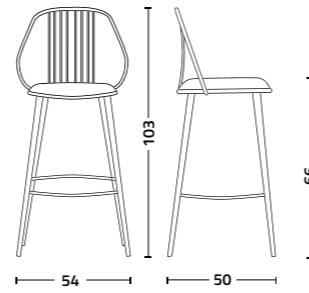

Waiya.ss

Design E. Girotti

Sgabello con struttura in tondino di acciaio verniciato o cromato e seduta imbottita e rivestita in tessuto cliente o ecopelle.

Stool with painted or chrome-plated steel rod frame and seat padded and upholstered with client's fabric or artificial leather.