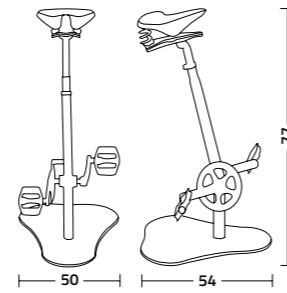

Pedalò

Design F. Di Martino

Sgabello regolabile in altezza con struttura in acciaio e seduta in cuoio Brooks. Pedale in plastica.

Height-adjustable stools with steel frame and Brooks leather seat. Pedal in plastic.