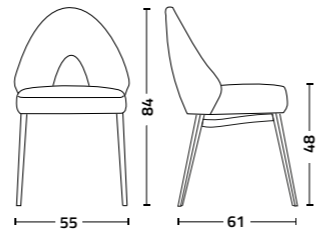

Diana.f.tt

Design Walter Colico

Sedia con struttura in acciaio. Seduta e schienale rivestiti in tessuto, ecopelle o pelle.

Chair with steel frame. Seat and back upholstered with fabric, artificial leather or real leather.