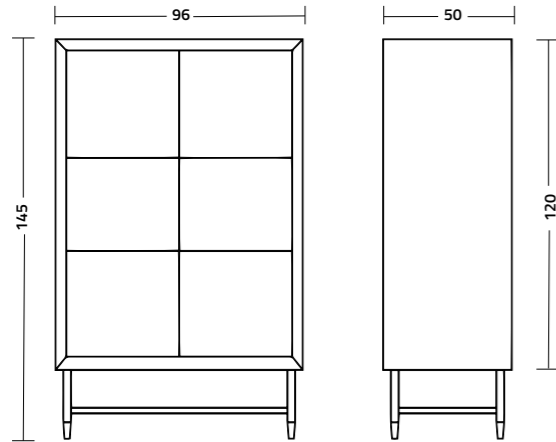

Divina H

Design Giovanna Azzarello

Madia verticale con struttura in frassino, ante in frassino con inserti in cristallo fumé, base in acciaio. Illuminazione Led interna.

Vertical sideboard with ash frame, doors of ash wood with glass insert, steel base. Internal Led light.