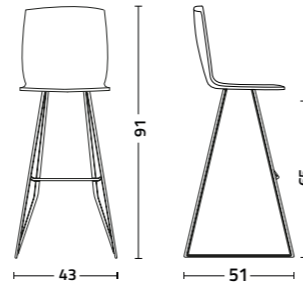

Rap.sl.ss

Design W. Colico

Sgabello con struttura in tondino di acciaio, seduta realizzata in polipropilene soft touch, materiale riciclabile e disponibile in diversi colori. La seduta può essere rivestita in tessuto o ecopelle.

Stool with steel rod frame, seat made of soft touch polypropylene, recyclable material available in different colours. The seat can be upholstered with fabric or artificial leather.