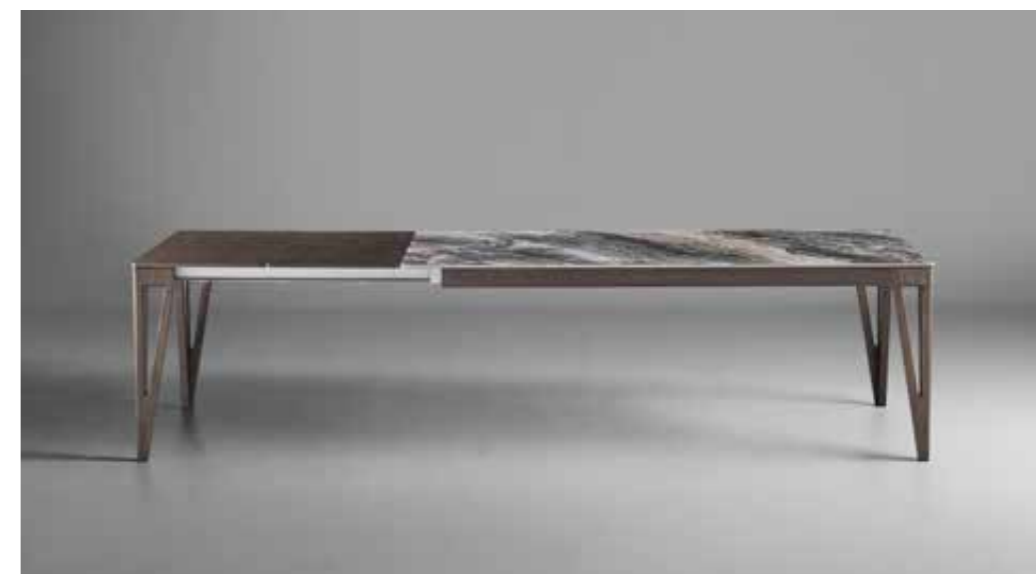

Brooklyn table with frame in ash wood smoke colour and porcelain stoneware top extra glossy marble finish orobico luxe colour.
ft. Diana chair.

Brooklyn

Dettaglio allunga tavolo Brooklyn in legno di frassino colore smoke, piano in gres porcellanato finitura marmo extra lucido colore orobico lux.
Detail Brooklyn extensions table with smoke ash wood frame, porcelain stoneware top extra glossy marble finish orobico luxe colour.