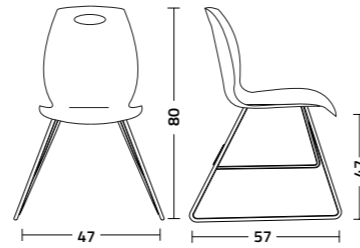

Bip.sl

Design Walter Colico

Sedia con struttura in tondino di acciaio; la seduta, realizzata in tecnopolimero composito riciclabile, può essere rivestita in tessuto o ecopelle.

Chair with steel rod frame; seat made of recyclable composite technopolymer, can be upholstered with fabric or artificial leather.