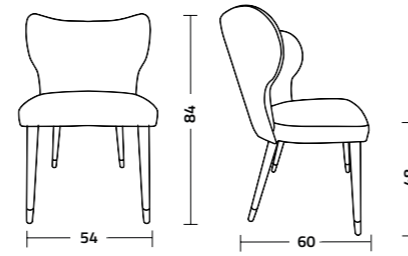

Dettaglio Poltroncina Queen con struttura in frassino colore smoke
puntali in acciaio cromato ottone seduta e schienale
imbottiti e rivestiti in Econabuk colore rosa antico.
ft. tavolo Cargo, madia Cargo H, lampada Can Can.
Detail Queen armchair with ash wood frame smoke colour and chrome-
plated steel leg caps brass colour, seat and back padded and
upholstered with Econabuk colour antique pink.
ft. Cargo table, Cargo H sideboard, Can Can lamp.

Queen

Design Walter Colico

Poltroncina con struttura in frassino smoke o laccato, puntali in acciaio, seduta e schienale imbottiti e rivestiti in tessuto o ecopelle.

Armchair with smoke or lacquered ash wood frame, steel leg caps, seat and back padded and upholstered with fabric or artificial leather.