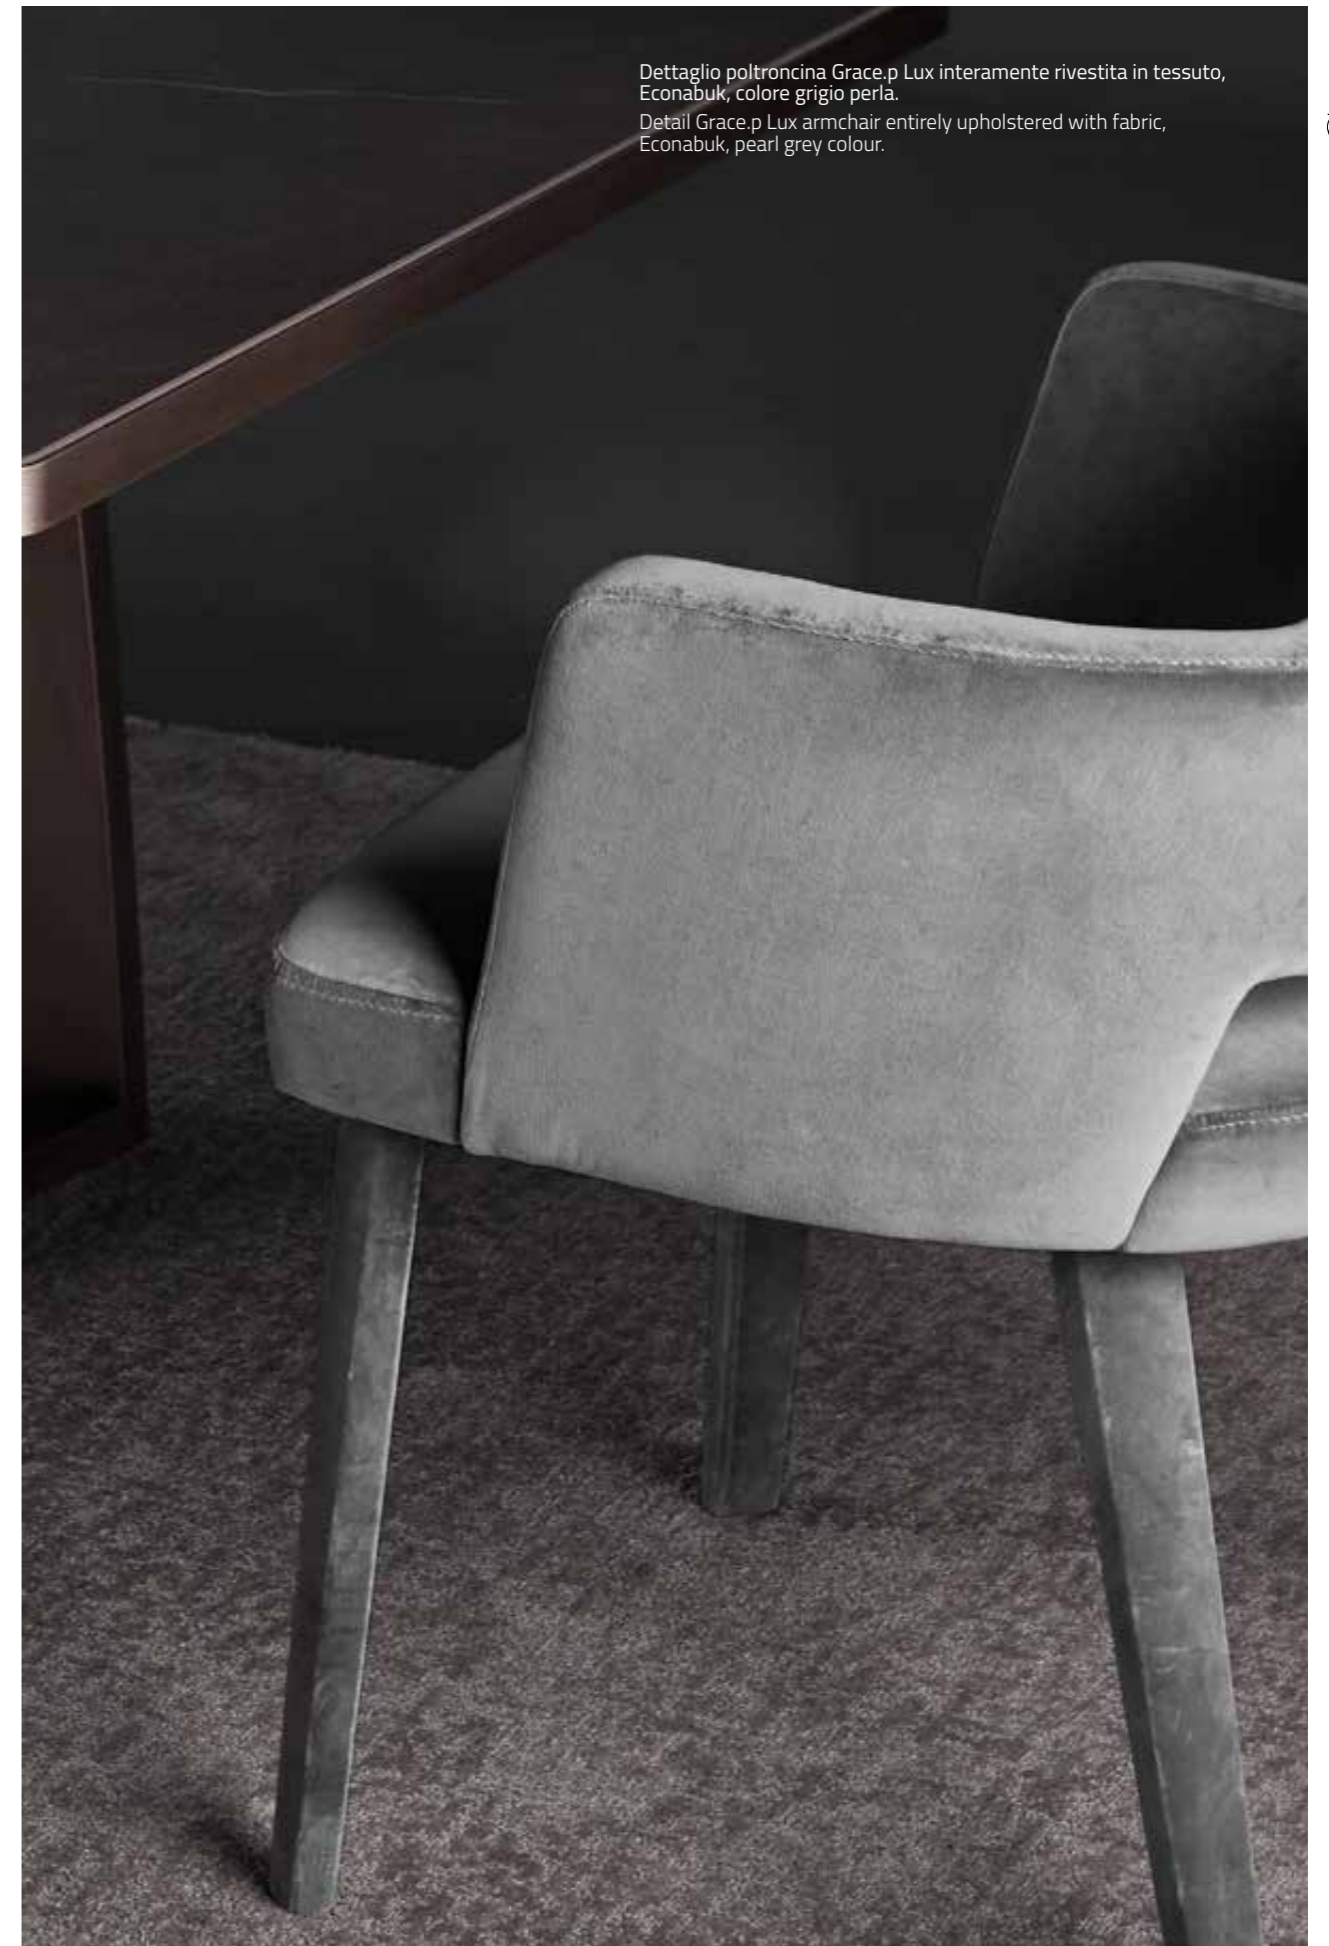

seduta - seat ecopelle - artificial leather magnum

- 102 bianco zucchero sugar white
- 118 beige tortora taupe beige
- 113 grigio fango taupe grey
- 129 rosso scarlatto scarlet red
- 110 marrone caffè coffee brown
- 126 grigio silver silver grey
- 120 grigio antracite charcoal grey
- 101 nero assoluto absolute black

seduta - seat ecopelle - artificial leather vintage

- 004 marrone noce walnut brown
- 007 marrone glacé glacé brown
- 002 grigio antracite charcoal grey
- 101 nero assoluto absolute black

seduta - seat ecopelle - artificial leather econabuk

- 79 giallo senape mustard yellow
- 29 rosso rubino ruby red
- 60 verde menta mint green
- 316 verde bosco forest green
- 15 grigio perla pearl grey
- 44 grigio antracite charcoal grey
- 13 nero assoluto absolute black
- 45 bianco ghiaccio ice white
- 35 marron glacé glacé brown
- 53 rosa antico rose quartz
- 204 blu notte midnight blue

seduta - seat pelle - leather alysée

- 0010 bianco zucchero sugar white
- 0090 beige avana sand beige
- 1514 giallo senape mustard yellow
- 0050 rosso rubino ruby red
- 1532 rosso borgogna burgundy red
- 1518 marrone bruno umber brown
- 1524 grigio antracite charcoal grey
- 0040 nero assoluto absolute black

Dettaglio poltroncina Grace.p Lux interamente rivestita in tessuto, Econabuk, colore grigio perla.
Detail Grace.p Lux armchair entirely upholstered with fabric, Econabuk, pearl grey colour.