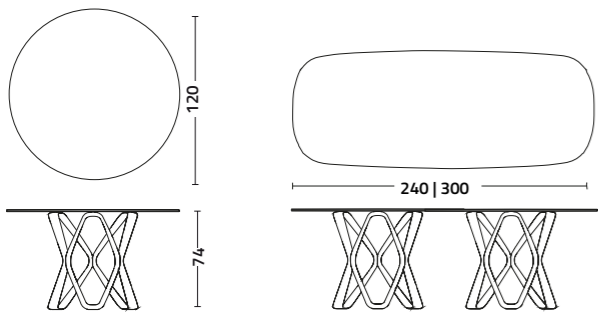

V6 LIGHT

base - base
acciaio - steel

- 7022 grigio piombo
  lead grey
- 9005 nero assoluto
  absolute black
- 7013 bronzo
  bronze

struttura - frame
frassino - ash

- 0001 naturale
  natural
- 0002 smoke
  smoke
- 9005 nero assoluto
  absolute black

piano - top
cristallo - glass

- 0001 trasparente
  transparent
- 0063 grigio fumé
  smoky grey

piano - top
gres porcellanato
porcelain stoneware
pietra - stone

- 7004 grigio cemento
  cement grey
- 7024 grigio antracite
  charcoal grey
- opaco - matt
- 0023 calacatta oro
  golden calacatta
- 0025 bianco statuario
  statuario white
- 0027 pulpis brown
  pulpis brown
- 0028 nero marquinia
  marquinia black

piano - top
gres porcellanato
porcelain stoneware
marmo - marble

- lucido - glossy
- 0024 calacatta oro
  golden calacatta
- 0029 nero marquinia
  marquinia black
- extra lucido - extra glossy
- 0033 verde france
  green france
- 0031 ocean blue
  ocean blue
- 0034 orobico luxe
  orobico luxe

Tavolo V6 con base in acciaio verniciato, colore grigio piombo e struttura centrale in legno di frassino laccato, colore nero assoluto; piano in gres porcellanato, finitura marmo opaco, colore nero marquinia; misura diametro cm 160.
ft. sedie Diana.f, lampada Can Can.

V6 table with painted steel base, lead grey colour and central lacquered ash wood frame, absolute black colour; porcelain stoneware top, matt marble finish, marquinia black colour; diameter size cm 160.
ft. Diana.f chairs, Can Can lamp.