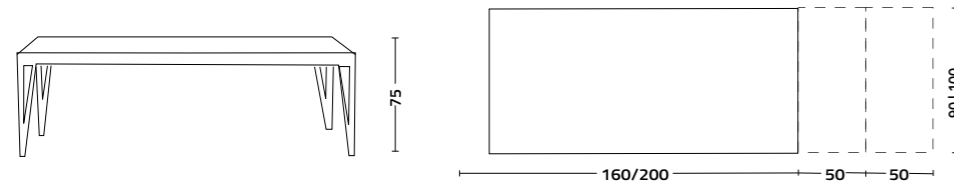

Brooklyn

Design Walter Colico

Tavolo allungabile con struttura in legno di frassino smoke o laccato, il piano viene realizzato in gres porcellanato ed è disponibile in varie misure, finiture e colori. Telaio in alluminio con apertura telescopica e allunghe in legno di frassino, in tinta con la struttura.

Extendable table with smoke or laquered ash wood frame; its top is made of porcelain stoneware and is available in different sizes, finishes and colours. The aluminium framework has a telescopic mechanism with ash wood extensions, to match the frame.