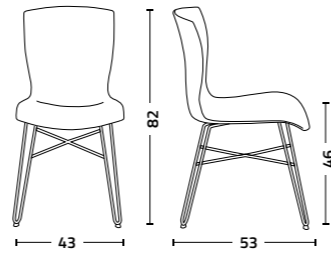

Rapper

Design F. di Martino

Sedia con struttura in tondino di acciaio verniciato e seduta realizzata in polipropilene soft touch, materiale riciclabile e disponibile in diversi colori. La seduta può essere rivestita in tessuto o ecopelle.

Chair with painted steel rod frame and seat made of soft touch polypropylene, recyclable material available in different colours. The seat can be upholstered with fabric or artificial leather.