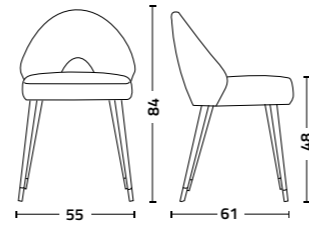

Diana.f

Design W. Colico

Sedia con struttura in legno di frassino naturale, smoke o laccato e puntali in acciaio cromato. Seduta e schienale sono imbottiti e rivestiti in tessuto, ecopelle o pelle.

Chair with natural, smoke or lacquered ash wood frame and chrome-plated steel leg caps. Seat and back are padded and upholstered with fabric, artificial leather or real leather.