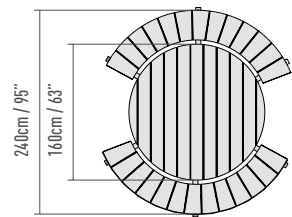

Models

Miss PicnixX