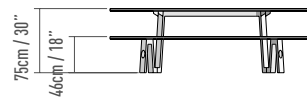

Optional accessory:

Miss PicnixX

Mister PicnixX 240

Mister PicnixX 300

Mister PicnixX High

Full Seat

The Full Seat is an option where we supply two seat sections to the Miss PicnixX table. This allows people to sit at every side of the table, so you can increase the number of people that can fit at our table.

Optional accessory:
Miss PicnixX

Models

Miss PicnixX

Mister PicnixX 240

Meet Up

Mister Lounge

Mister PicnixX 300

Mister PicnixX High