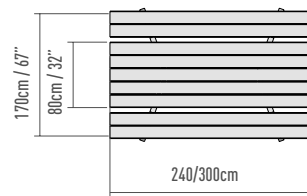

Mister PicnixX 240