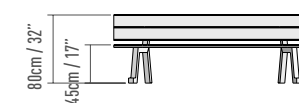

Cosy Planter