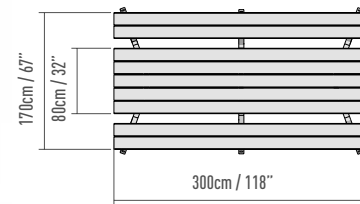

Optional accessory:

Miss PicnixX

Mister PicnixX 240

Mister PicnixX 300

Mister PicnixX High

Full Seat

The Full Seat is an option where we supply two seat sections to the Miss PicnixX table. This allows people to sit at every side of the table, so you can increase the number of people that can fit at our table.

Optional accessory:
Miss PicnixX

Models

Miss PicnixX

Mister PicnixX 240

Meet Up

Mister Lounge

Mister PicnixX 300

Mister PicnixX High