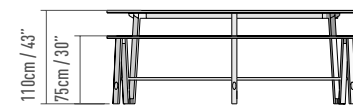

Optional accessory:

Miss PicnixX

Mister PicnixX 240

Mister PicnixX 300

Mister PicnixX High

Full Seat

The Full Seat is an option where we supply two seat sections to the Miss PicnixX table. This allows people to sit at every side of the table, so you can increase the number of people that can fit at our table.

Optional accessory:
Miss PicnixX

Models

Miss PicnixX

Mister PicnixX 240

Meet Up

Mister Lounge

Mister PicnixX 300

Mister PicnixX High