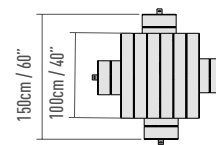

Optional accessory:

Miss PicnixX

Mister PicnixX 240

Mister PicnixX 300

Mister PicnixX High

Full Seat

The Full Seat is an option where we supply two seat sections to the Miss PicnixX table. This allows people to sit at every side of the table, so you can increase the number of people that can fit at our table.

Optional accessory:
Miss PicnixX

Models

Miss PicnixX

Mister PicnixX 240

Meet Up

Mister Lounge

Mister PicnixX 300

Mister PicnixX High