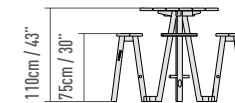

Optional accessory:

Miss PicnixX

Mister PicnixX 240

Mister PicnixX 300

Mister PicnixX High

Full Seat

The Full Seat is an option where we supply two seat sections to the Miss PicnixX table. This allows people to sit at every side of the table, so you can increase the number of people that can fit at our table.

Optional accessory:
Miss PicnixX

Models

Miss PicnixX

Mister PicnixX 240

Meet Up

Mister Lounge

Mister PicnixX 300

Mister PicnixX High