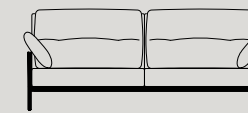

Il risultato è un divano in tessuto con tutte le caratteristiche per l'esterno, indipendentemente dall'esposizione al sole e alle intemperie.

Le strutture e i cuscini sono resistenti all'acqua grazie ad una fodera interna impermeabile che si asciuga molto velocemente e permette anche al rivestimento di asciugarsi in brevissimo tempo, quindi i divani possono essere lasciati alla pioggia e all'umidità notturna senza alcun problema.

In caso di maltempo estremo ed inutilizzo per lunghi tempi, è consigliabile proteggerli con le nostre coperture impermeabili, disponibili su richiesta.

Tutti i divani WOW Italy sono sfoderabili.

Technical Data

Our concept of outdoor is to join the best confort and elegance to a unique and innovative manufacturing technique tested for years.

The result is a textile sofa with all the suitable features for the outdoor, no matter the exposition to sun and bad weather.

The structures and cushions are water-resistant thanks to an inner waterproof cover that gets dry very fast and allows also the upholstery to dry off in a very short time, therefore sofas can be left in the rain and night humidity without any problem.

In case of extreme bad weather and when unused for a long time, it's advisable to protect them with our waterproof covers available on request.

All WOW Italy sofas are removable.

APP sofa

studiolucianobertoncini, 2023

p. 6 → 23

APP001
sofa
220x90xH95, Hs 40 cm