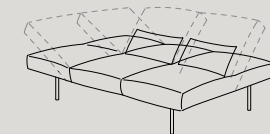

FR1004
sofa / double sunbed
189x126xH76, Hs 42 cm