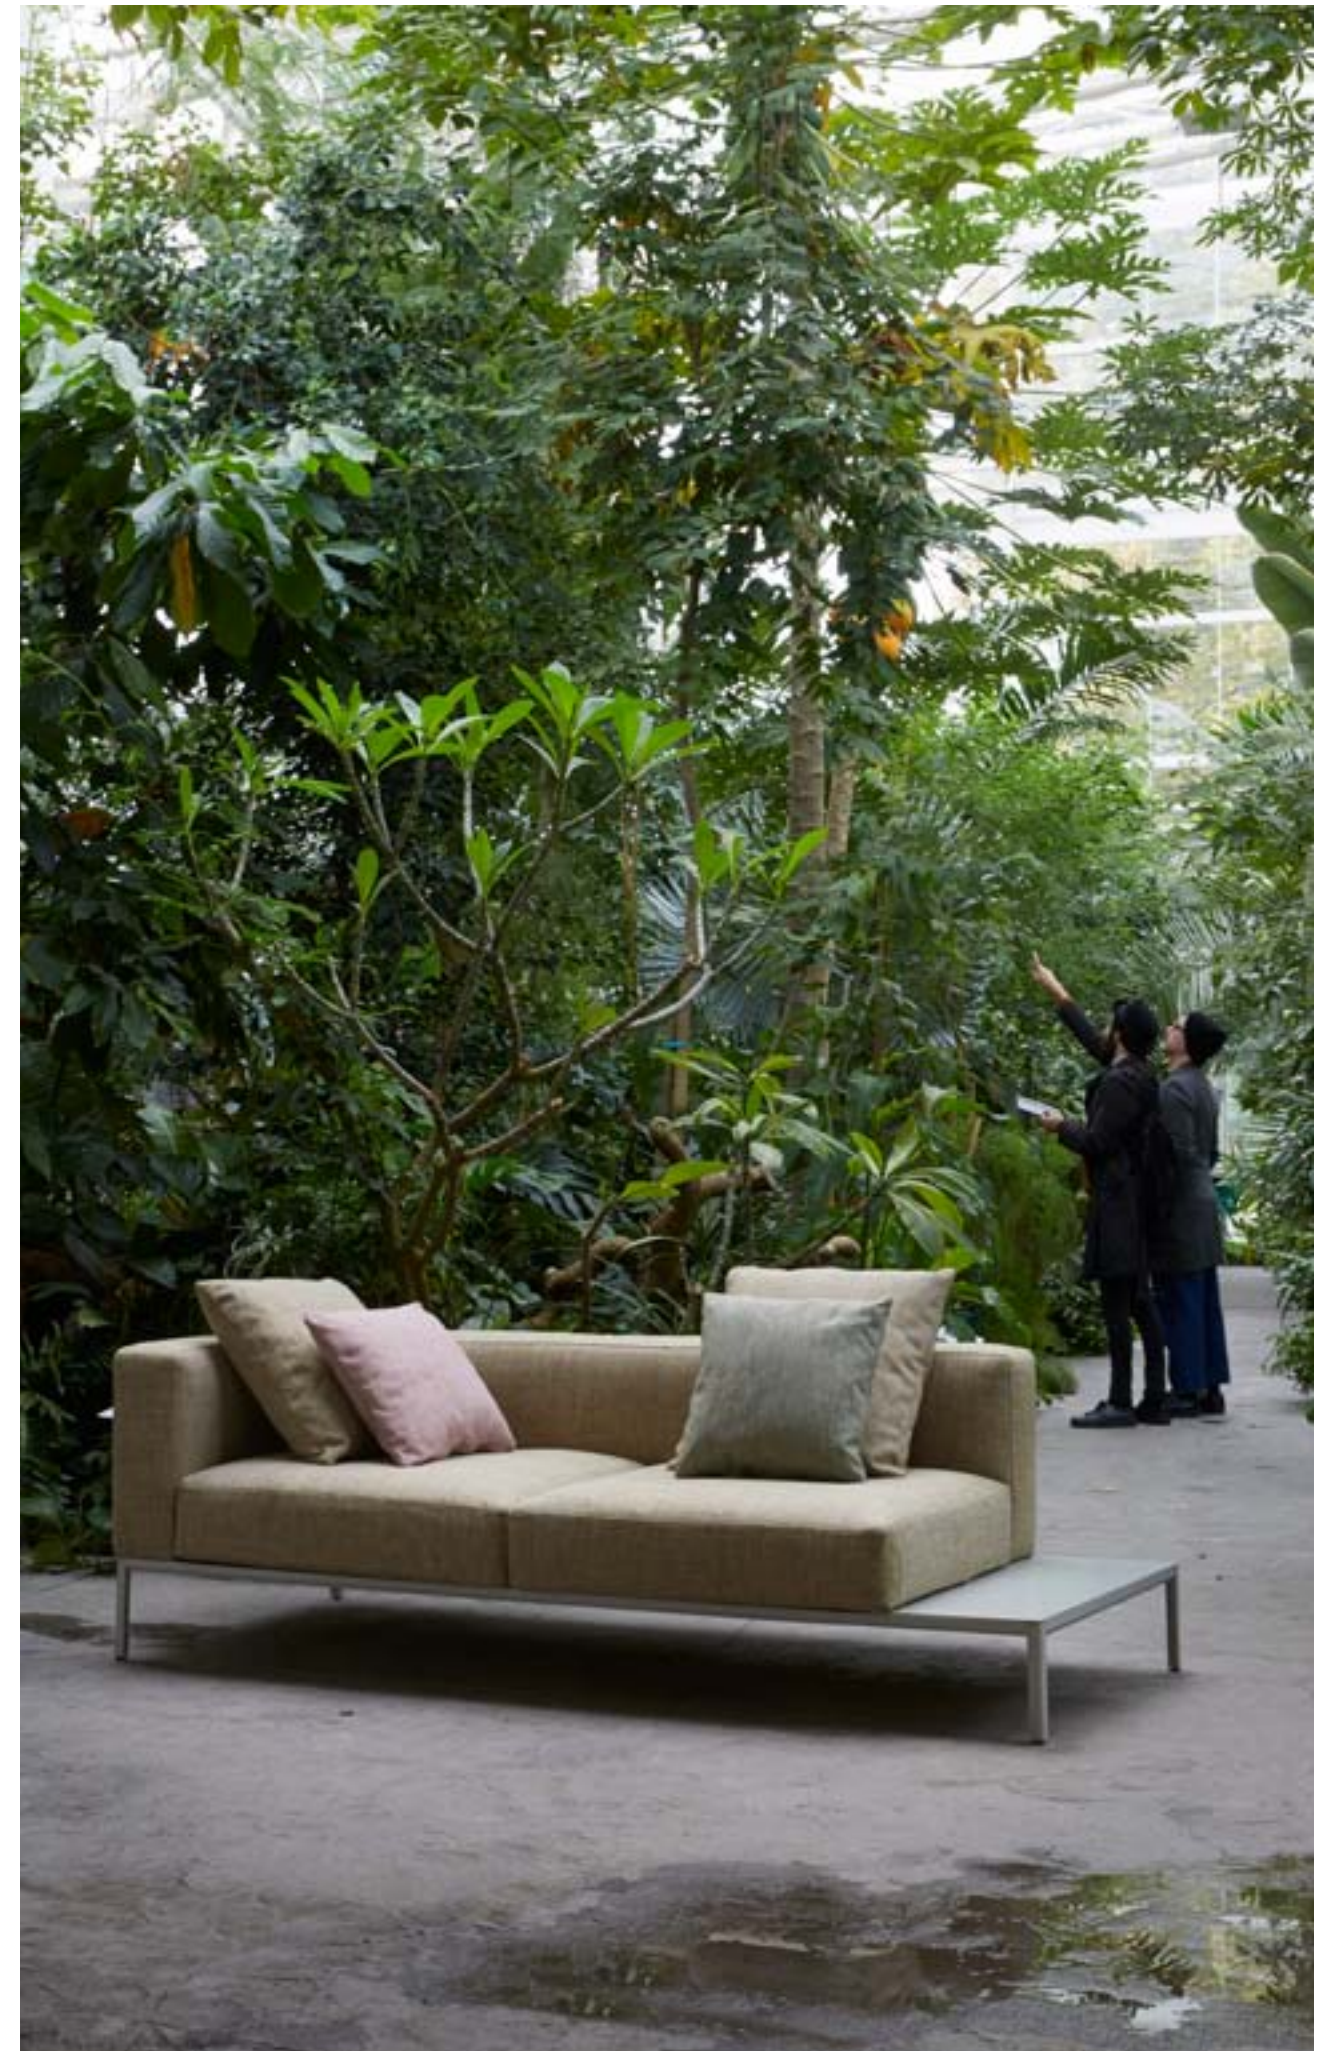

New measurements, new seams,
new recycled outdoor textiles, and three
new set of cushions to enjoy your choice of comfort!

NEW PLATFORM sofa

26

anthracite grey frame
Formentera fabrics

WOW Italy Our Daily Outdoor Life