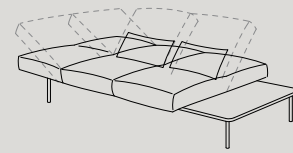

FR1002
sofa / double sunbed with side table
220x126xH76, Hs 42 cm