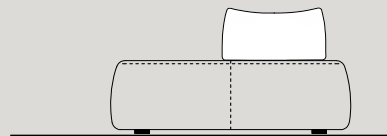

ST0005
round
Ø105xHs 40 cm

ST0006
round
Ø130xHs 40 cm

ST0009
oval
105x68xHs 40 cm

ST0010
big oval
150x75xHs 40 cm

schienale mobile per STONES
STONES movable backs

MVB-B03
small movable backrest
60x30xH 30 cm