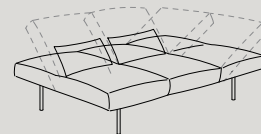

FR1003
sofa / double sunbed
189x126xH76, Hs 42 cm