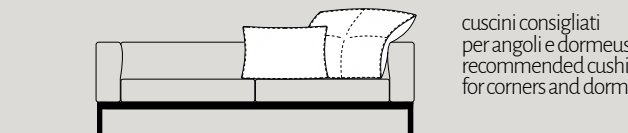

CUS006
squared cushion
45 x 45 cm

cuscini morbidi a SAPONETTA
SOFT SOAP-SHAPED cushions

p. 32

cuscini consigliati
per angoli e dormeuse
recommended cushions
for corners and dormeuse

CUS010
soap-shaped cushion
70 x 70 cm