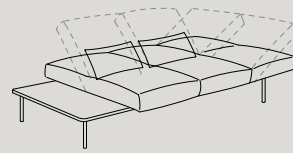

FRIZZO sofa/sunbed

studiolucianobertoncini, 2022

p. 106 → 113

FR1001
sofa / double sunbed with side table
220x126xH76, Hs 42 cm