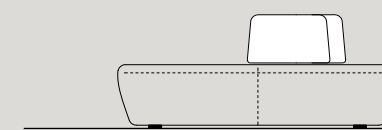

STONES pouf

2016

p. 90 → 93

schienale mobile per STONES
STONES movable backs

FLY STAGE sofa

2016

p. 98 → 101

gamba in alluminio verniciato a polveri
powdercoated aluminum slide legs

*su richiesta con sovrapprezzo del 5%
*on request with extra price 5%

STAGE sofa

2016

p. 94 → 97

BUTTON sofa

2019

p. 102 → 103

schienali mobili per BUTTON
BUTTON movable backs