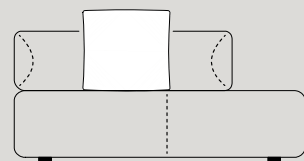

LOB013
corner
190x96xH70, Hs38 cm

LOB014
left end island
170x125xH70, Hs38 cm

LOB015
right end island
170x125xH70, Hs38 cm

LOB016
chaiselounge left end
200x130xH70, Hs38 cm

LOB017
chaiselounge right end
200x130xH70, Hs38 cm