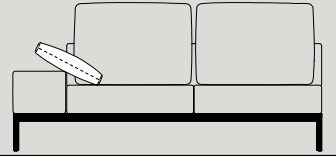

cusini non inclusi raccomandati per la DORMEUSE
not included but recommended cushions for DORMEUSE

CUS008
with bolster
65x50 cm

CUS010
soft soap-shaped
70x70 cm

PLATÒ
backrest

cusino per bracciolo **CUS006** non incluso
cushions for armrest **CUS006** not included