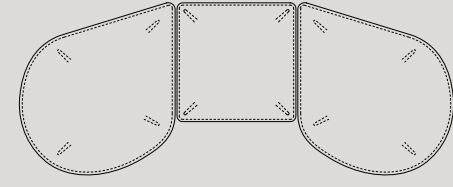

schienali mobile per GOCA
GOCA movable backs