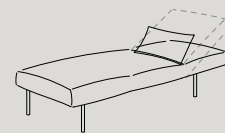

FR1005
single sunbed
189x76xH76, Hs 42 cm