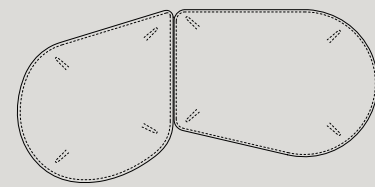

GOCA sofa

2023

p. 70 → 79

esempi di composizioni
composition examples

p. 72 310

p. 74 320

schienali mobile per GOCA
GOCA movable backs

finiture gambe acciaio verniciato a polveri
powdercoated steel legs finishes

- **RAL9001**
  cream white
- **RAL9005**
  black

FREESTYLE sofa

2020

p. 80 → 89

schienali mobili per FREESTYLE
FREESTYLE movable backs