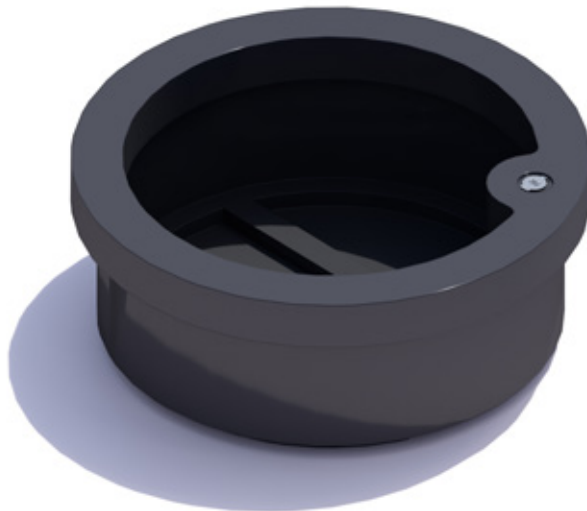

180x40cm 71x16"  
240x40cm 94x16"

NEW

NEW

Round Cut-out Double Medium

180x70cm 71x27"  
240x70cm 94x27"

NEW

Round Cut-out Double Low

180x45cm 71x18"  
240x45cm 94x18"