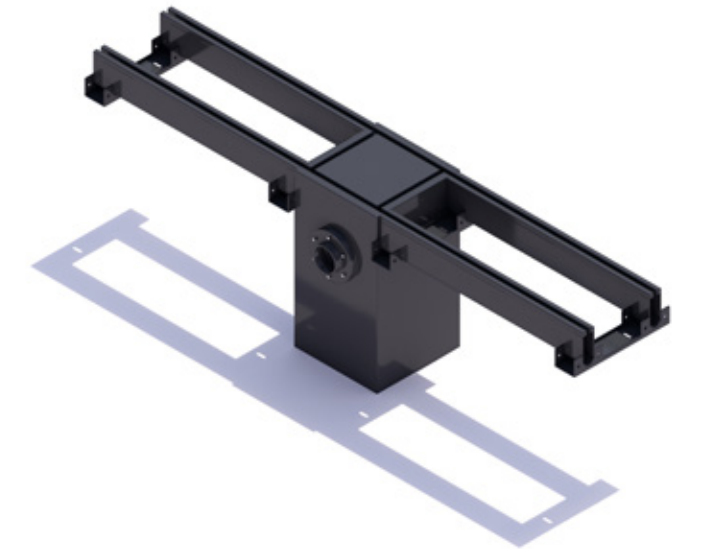

# Plug & Play strip

**Plug&Play Strip**

300x19cm 118x7"

**Plug&Play Drainage**

300x35x19cm 118x15x7"