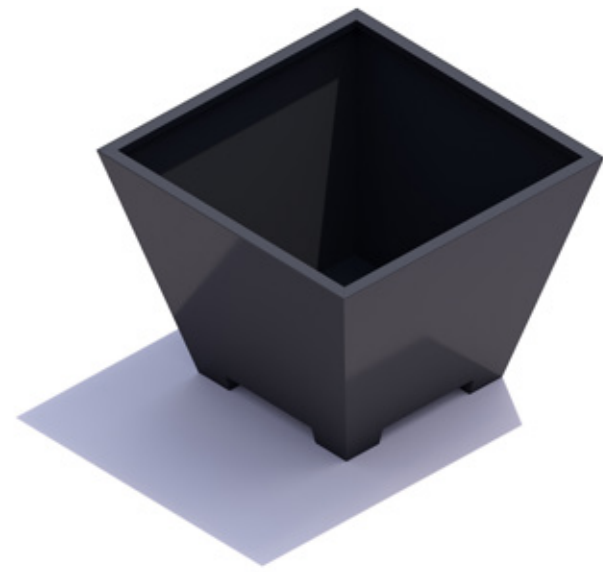

# Planters

							
Square High	Long High	Square Low	Long Low	Conical high	Garden	Mighty Planter	Small Low
							
i-Cone	i-Cone Long	Garden Front	Garden Tree	Garden Mid	Garden End	Planter Hanging Bench Square	Planter Hanging Bench Long
							
Single High	Single Low	Double High	Double Low	Cover	Sturdy High	Cover Shape	Sturdy Low
							
Bench L	Bench High L	Bench XL	Bench High XL	Podium Solid High	Podium Solid Low	Podium Double	Podium Triple
							
Mighty Bench	Mighty Bench Double	Sturdy Bench Park	Sturdy Bench Solid	Straight L	Corner	Rising Border	Wall Insulation
							
Square Curved	Square Curved Minimal	Square Straight	Square Straight Minimal	Square Conical	Root Protection	Ground Frame	Tree Protection
							
Basket Flower Tower	Basket Green Tower	Screen Random	Basket Living Wall	Straight Element	Straight Element Long	Fountain Element	Cover Plate

**Square High**

120x120x90cm 47x47x36"  
 180x180x90cm 71x71x36"  
 240x240x90cm 94x94x36"

**Square Low**

120x120x40cm 47x47x16"  
 180x180x40cm 71x71x16"  
 180x180x40cm 94x94x16"

**Long High**

180x120x90cm 71x47x36"  
 240x120x90cm 94x47x36"

**Long Low**

180x120x40cm 71x47x16"  
 240x120x40cm 94x47x16"

**Conical High**

120x120x100cm 47x47x40"  
180x180x100cm 71x71x40"  
240x240x100cm 94x94x40"

**Mighty Planter**

180x180x100cm 71x71x40"  
240x240x100cm 94x94x40"