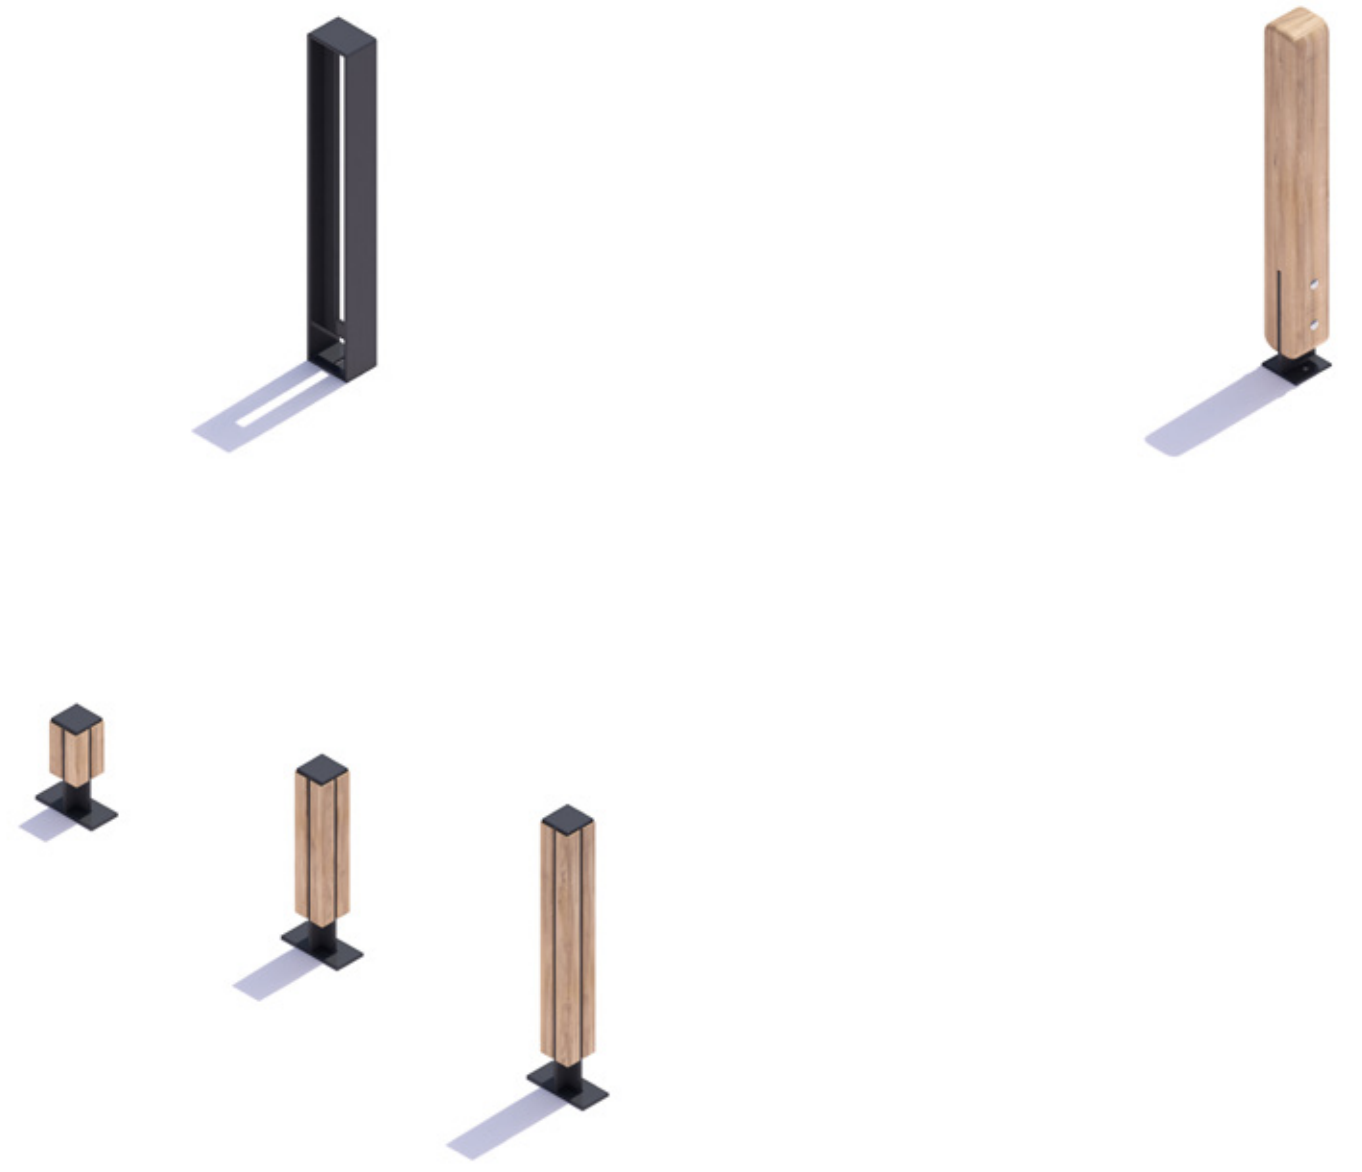

# Litter Bin

**Litter Bin Single**

50x50x125cm 20x20x41"

**Litter Bin Double**

50x70x125cm 20x27x48"

# Bollards

**Bike Clip Open**  
85x40x9cm 33x16x4"

**Bike Clip Wood**  
85x40x9cm 33x16x4"

**Bike Clip Sturdy**  
85x40x9cm 33x16x4"