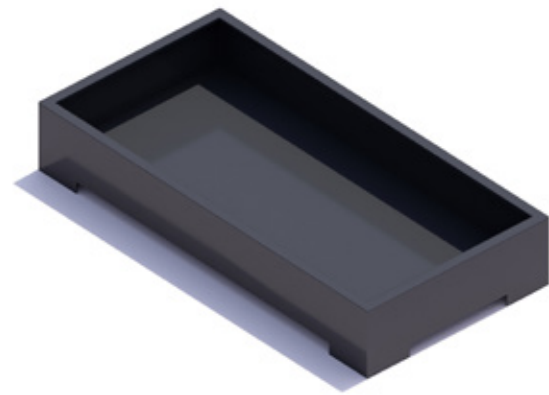

# Planters

							
Square High	Long High	Square Low	Long Low	Conical high	Garden	Mighty Planter	Small Low
							
i-Cone	i-Cone Long	Garden Front	Garden Tree	Garden Mid	Garden End	Planter Hanging Bench Square	Planter Hanging Bench Long
							
Single High	Single Low	Double High	Double Low	Cover	Sturdy High	Cover Shape	Sturdy Low
							
Bench L	Bench High L	Bench XL	Bench High XL	Podium Solid High	Podium Solid Low	Podium Double	Podium Triple
							
Mighty Bench	Mighty Bench Double	Sturdy Bench Park	Sturdy Bench Solid	Straight L	Corner	Rising Border	Wall Insulation
							
Square Curved	Square Curved Minimal	Square Straight	Square Straight Minimal	Square Conical	Root Protection	Ground Frame	Tree Protection
							
Basket Flower Tower	Basket Green Tower	Screen Random	Basket Living Wall	Straight Element	Straight Element Long	Fountain Element	Cover Plate