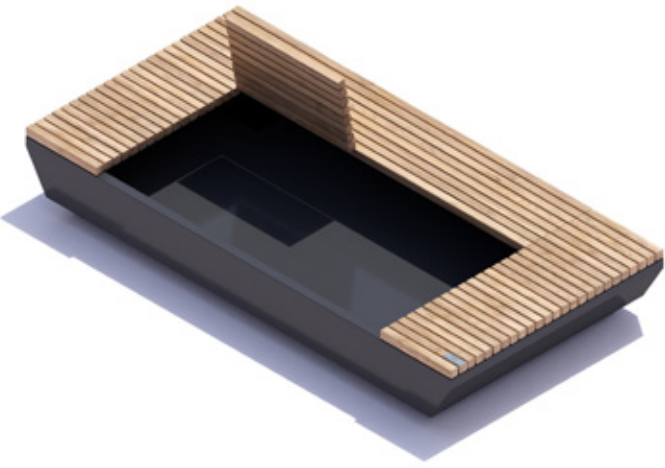

**Garden**

360x240x40cm 142x94x16"

**Small Low**

120x60x40cm 47x24x16"  
180x60x40cm 71x24x16"  
240x60x40cm 94x24x16"

# Green Seats

**i-Cone**

200x200x90cm 79"x79"x36"  
240x240x90cm 94"x94"x36"

**i-Cone Long**

200x300x90cm 79"x118"x36"  
240x480x90cm 94"x189"x36"

**Garden Front**

300x150x45cm 118x59x36"

**Garden Mid**

300x150x45cm 118x59x18"

**Garden Tree**

300x150x90cm 118x59x36"

**Garden End**

300x150x90cm 118x59x36"

NEW

NEW

**Planter Hanging Bench Square**