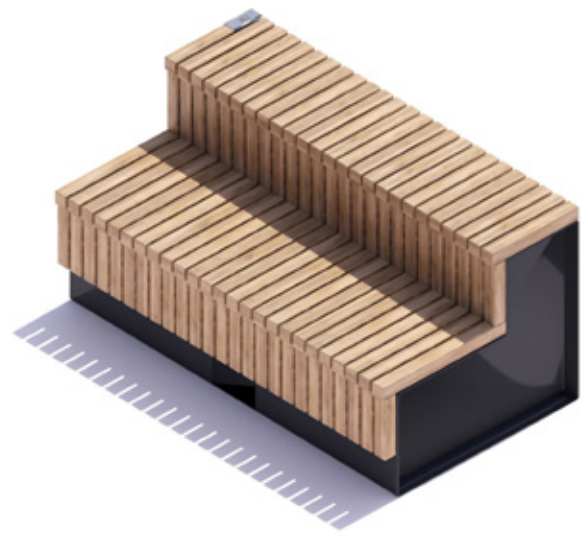

**Sturdy Bench Park**

240x60x85cm 94x24x33"

**Sturdy Bench Solid**

240x60x85cm 94x24x33"

NEW

NEW

**Podium Solid High**

150x100x75cm 59x40x30"