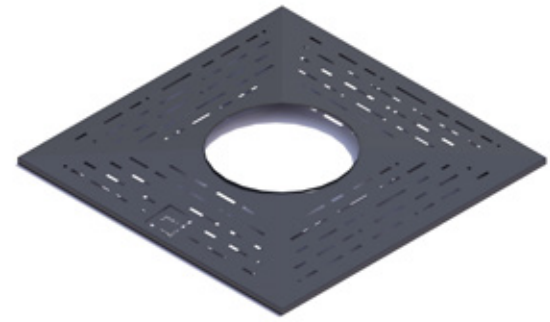

Square Conical

180x180x10cm 71x71x4"
240x240x10cm 94x94x4"

Ground Frame

traffic class
A 15 Kn
B 30 Kn
C 45 Kn

Root Protection

120x120cm 47x47"
180x180cm 71x71"
240x240cm 94x94"

Tree Protection

60x60x5cm 24x24x2"
80x60x5cm 31x24x2"