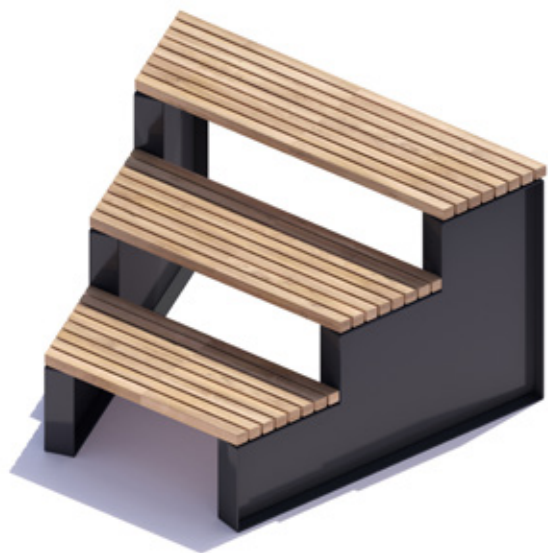

150x100x45cm 59x40x18"

150x100x75cm 59x40x30"

NEW

140x90x76cm 55x36x30"

NEW

160x140x108cm 63x55x42"