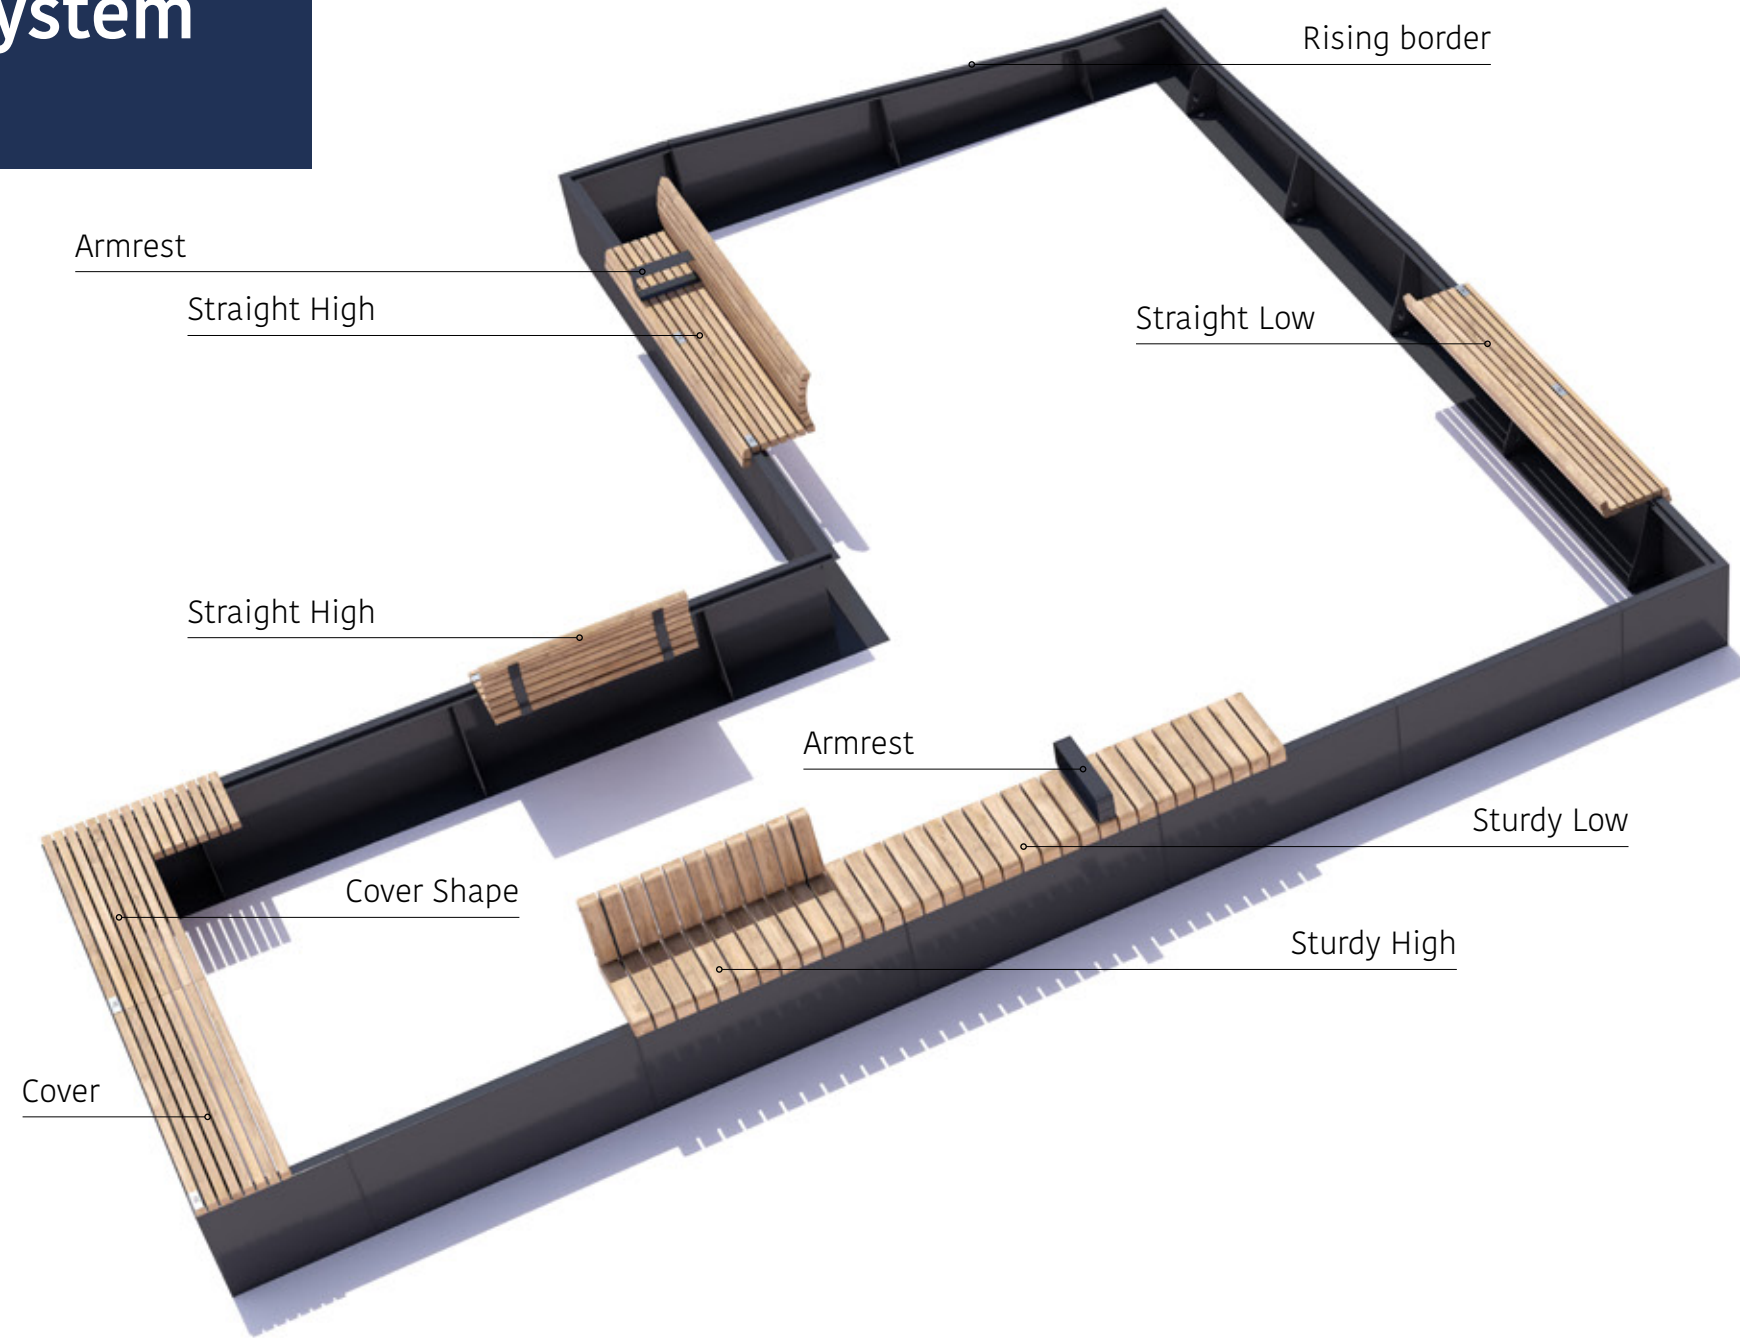

POC Border system