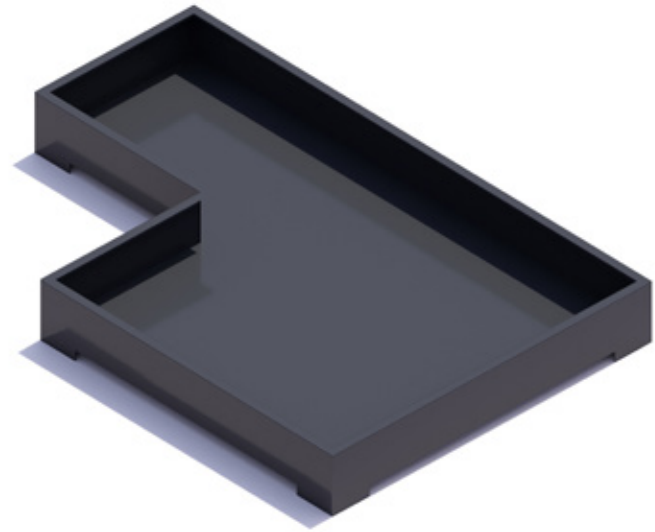

# Planters

							
Square High	Long High	Square Low	Long Low	Conical high	Garden	Mighty Planter	Small Low
							
i-Cone	i-Cone Long	Garden Front	Garden Tree	Garden Mid	Garden End	Planter Hanging Bench Square	Planter Hanging Bench Long
							
Single High	Single Low	Double High	Double Low	Cover	Sturdy High	Cover Shape	Sturdy Low
							
Bench L	Bench High L	Bench XL	Bench High XL	Podium Solid High	Podium Solid Low	Podium Double	Podium Triple
							
Mighty Bench	Mighty Bench Double	Sturdy Bench Park	Sturdy Bench Solid	Straight L	Corner	Rising Border	Wall Insulation
							
Square Curved	Square Curved Minimal	Square Straight	Square Straight Minimal	Square Conical	Root Protection	Ground Frame	Tree Protection
							
Basket Flower Tower	Basket Green Tower	Screen Random	Basket Living Wall	Straight Element	Straight Element Long	Fountain Element	Cover Plate

**Square High**

120x120x90cm 47x47x36"  
 180x180x90cm 71x71x36"  
 240x240x90cm 94x94x36"

**Square Low**

120x120x40cm 47x47x16"  
 180x180x40cm 71x71x16"  
 180x180x40cm 94x94x16"

**Long High**

180x120x90cm 71x47x36"  
 240x120x90cm 94x47x36"

**Long Low**

180x120x40cm 71x47x16"  
 240x120x40cm 94x47x16"

**Conical High**

120x120x100cm 47x47x40"  
180x180x100cm 71x71x40"  
240x240x100cm 94x94x40"

**Mighty Planter**

180x180x100cm 71x71x40"  
240x240x100cm 94x94x40"