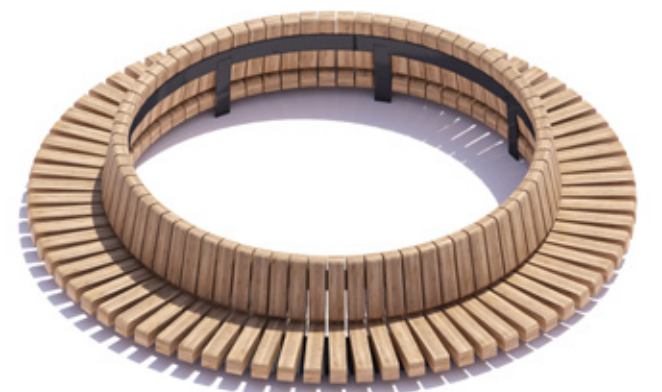

# Green Seats

**i-Cone Round**  
200x90cm 79x36"

**i-Cone Round Long**  
360x90cm 142x36"

Hoog en raad scha

# Wood Covers

**Circular Low**

D300x50x5cm D118x20x2"  
D450x50x5cm D177x20x2"

**Circular High**

D300x50x45cm D118x20x18"  
D450x50x45cm D177x20x18"

**Circular Sturdy Low**

D300x50x12cm D118x20x4"  
D450x50x12cm D177x20x4"