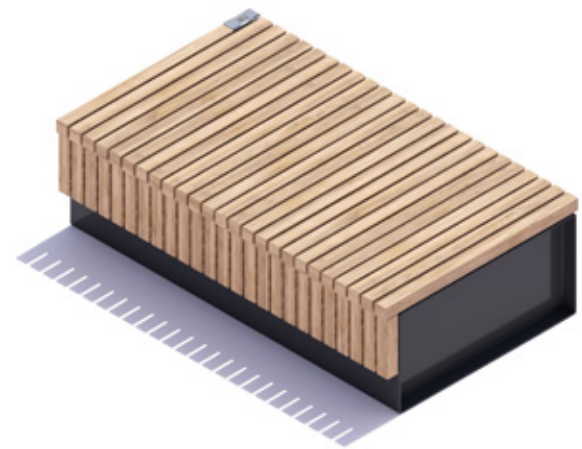

**Sturdy Bench Park**

240x60x85cm 94x24x33"

**Sturdy Bench Solid**

240x60x85cm 94x24x33"

NEW

NEW

**Podium Solid High**

150x100x75cm 59x40x30"