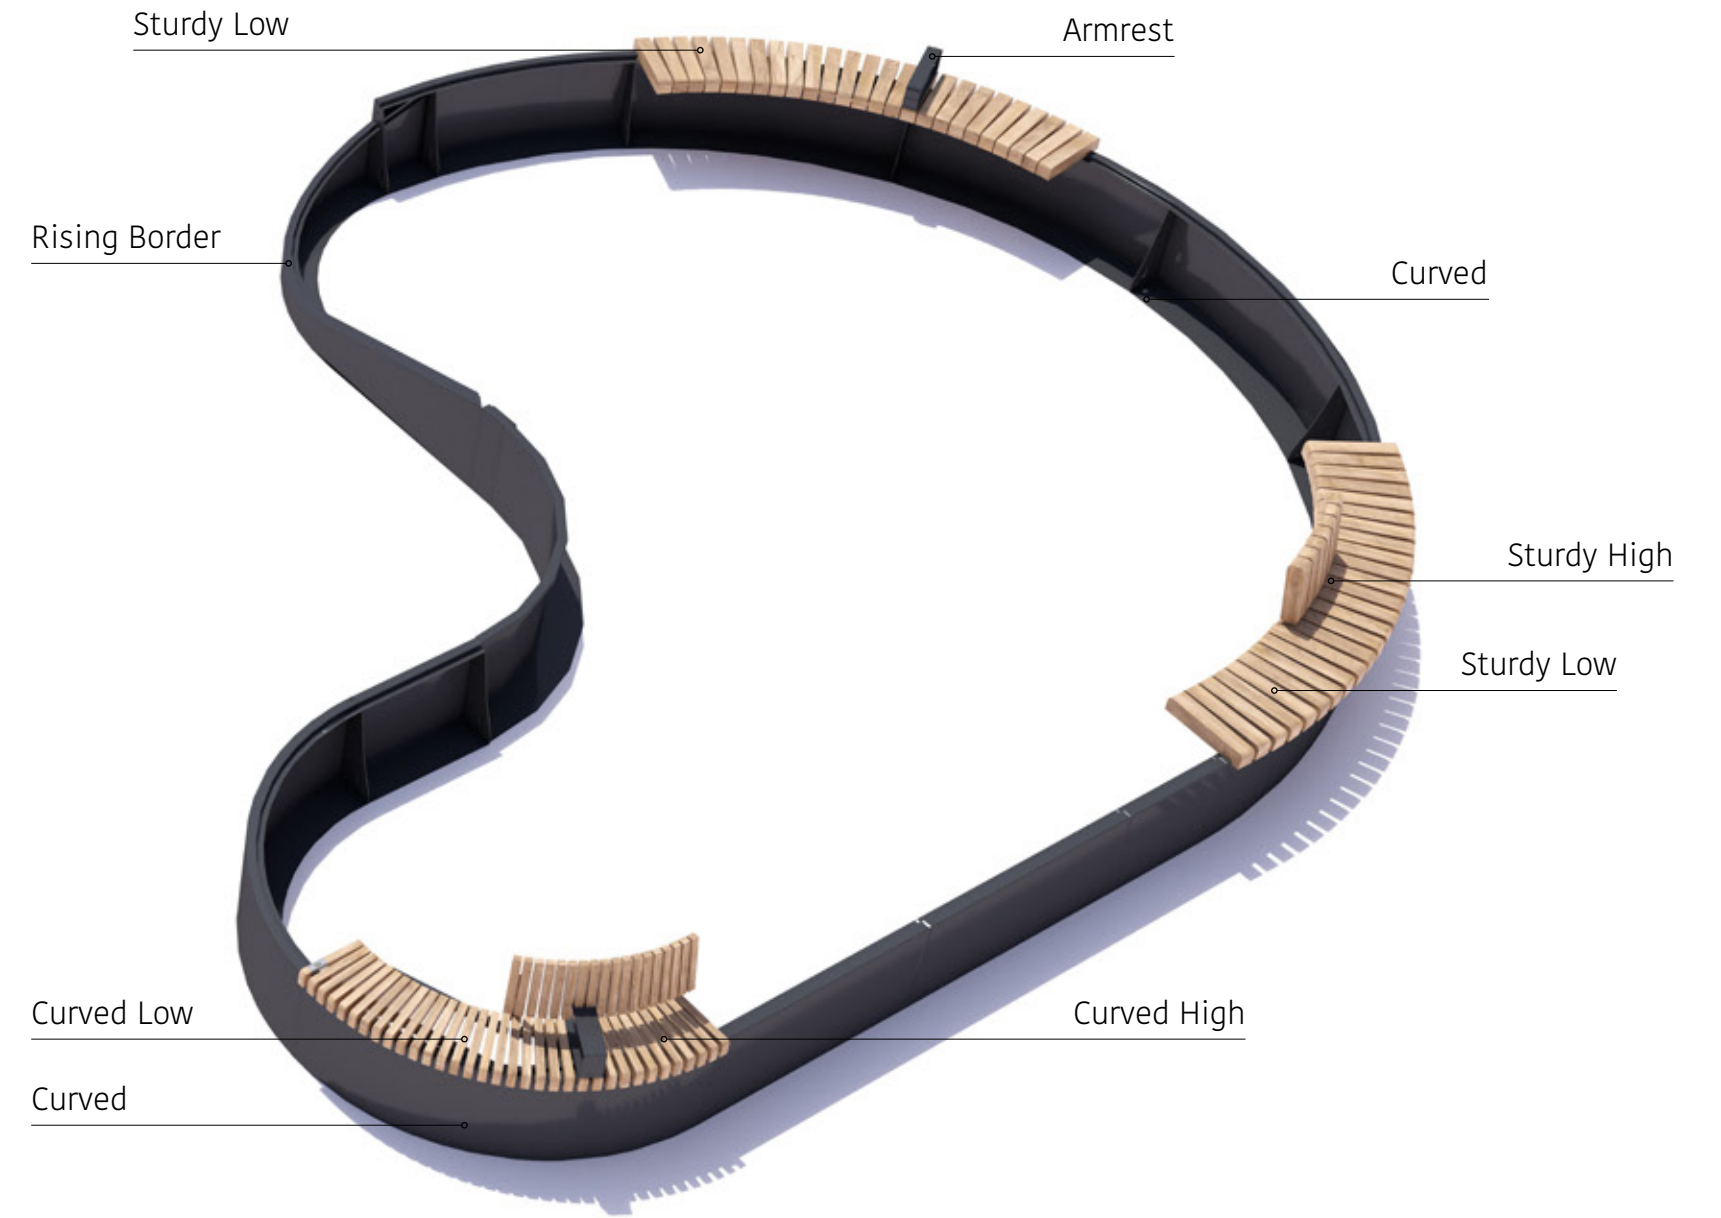

POC Border system