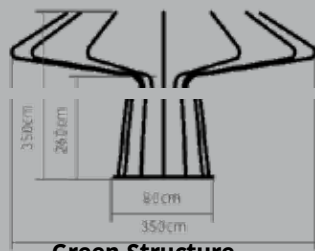

# Vertical Elements

**Root Protection**

D120x5cm D47x2"  
D180x5cm D71x2"  
D240x5cm D94x2"

**Tree Protection**

**Ground Frame**

D120cm D47"  
D180cm D71"  
D240cm D94"

**Basket Flower Tower**

60x60x360cm 24x24x118"

**Screen Random**

120x360x5cm 47x142x2"

**Basket Green Tower**

60x60x360cm 24x24x141"

**NEW**

**Green Structure**

350x350x350cm 138x138x138"

# Water Elements

**Curved Element**

180x90cm 71x36"  
240x90cm 94x36"

**Fountain Element**

**Curved Element Low**

180x40cm 71x16"  
240x40cm 94x16"

**Curved Element Low Cut-out**

any size