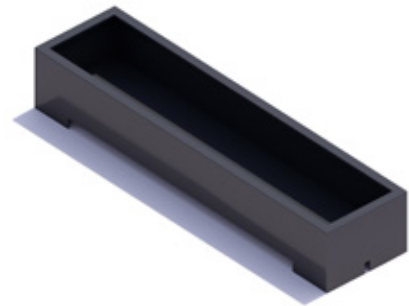

120x120x100cm 47x47x40"
180x180x100cm 71x71x40"
240x240x100cm 94x94x40"

180x180x100cm 71x71x40"
240x240x100cm 94x94x40"

360x240x40cm 142x94x16"

120x60x40cm 47x24x16"
180x60x40cm 71x24x16"
240x60x40cm 94x24x16"