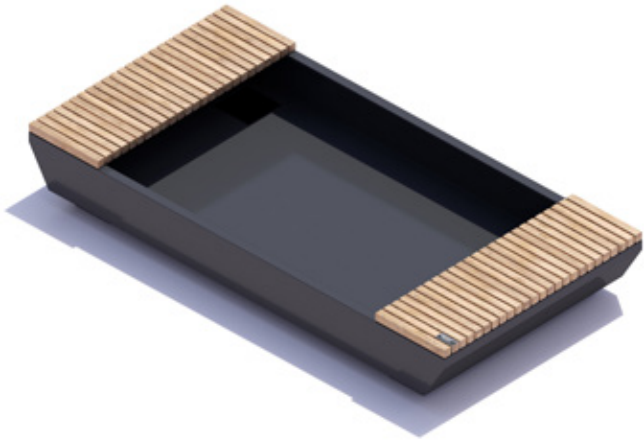

Garden Front

300x150x45cm 118x59x36"

Garden Mid

300x150x45cm 118x59x18"