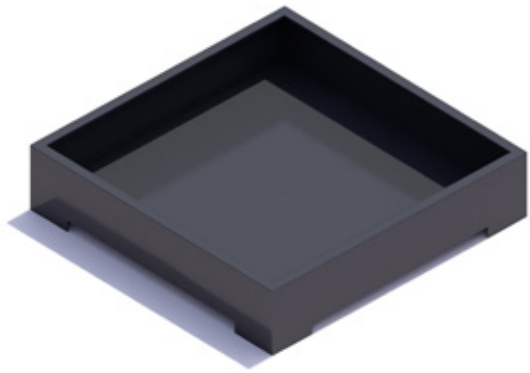

# Planters

							
Square High	Long High	Square Low	Long Low	Conical high	Garden	Mighty Planter	Small Low
							
i-Cone	i-Cone Long	Garden Front	Garden Tree	Garden Mid	Garden End	Planter Hanging Bench Square	Planter Hanging Bench Long
							
Single High	Single Low	Double High	Double Low	Cover	Sturdy High	Cover Shape	Sturdy Low
							
Bench L	Bench High L	Bench XL	Bench High XL	Podium Solid High	Podium Solid Low	Podium Double	Podium Triple
							
Mighty Bench	Mighty Bench Double	Sturdy Bench Park	Sturdy Bench Solid	Straight L	Corner	Rising Border	Wall Insulation
							
Square Curved	Square Curved Minimal	Square Straight	Square Straight Minimal	Square Conical	Root Protection	Ground Frame	Tree Protection
							
Basket Flower Tower	Basket Green Tower	Screen Random	Basket Living Wall	Straight Element	Straight Element Long	Fountain Element	Cover Plate