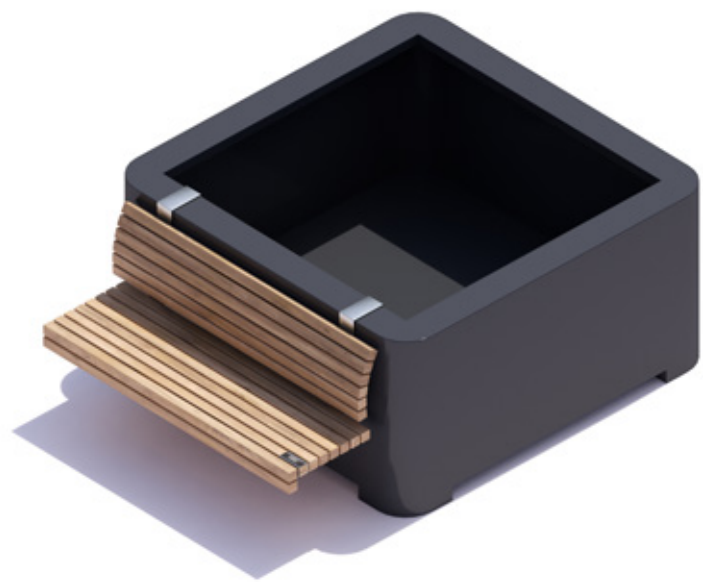

300x150x45cm 118x59x18"

**Garden Tree**

300x150x90cm 118x59x36"

**Garden End**

300x150x90cm 118x59x36"

NEW

NEW

**Planter Hanging Bench Square**