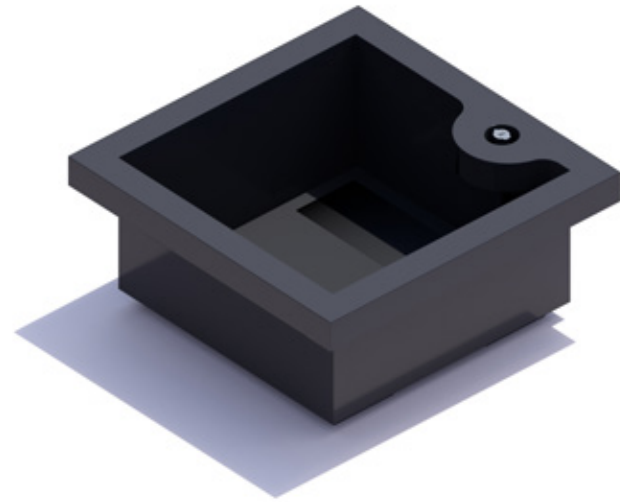

120x120x100cm 47x47x40"
180x180x100cm 71x71x40"
240x240x100cm 94x94x40"

180x180x100cm 71x71x40"
240x240x100cm 94x94x40"

360x240x40cm 142x94x16"

120x60x40cm 47x24x16"
180x60x40cm 71x24x16"
240x60x40cm 94x24x16"