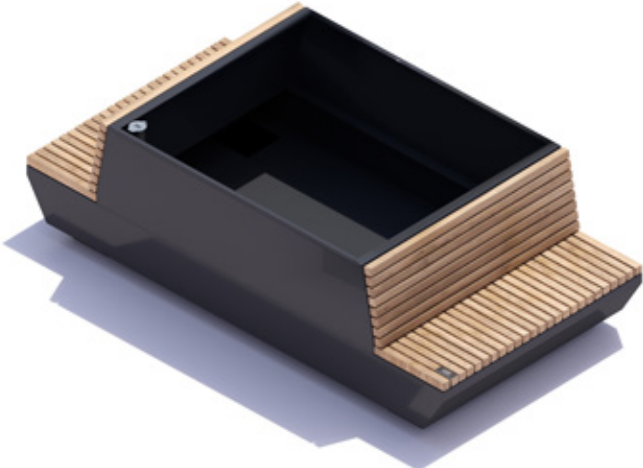

Garden Front

300x150x45cm 118x59x36"

Garden Mid

300x150x45cm 118x59x18"