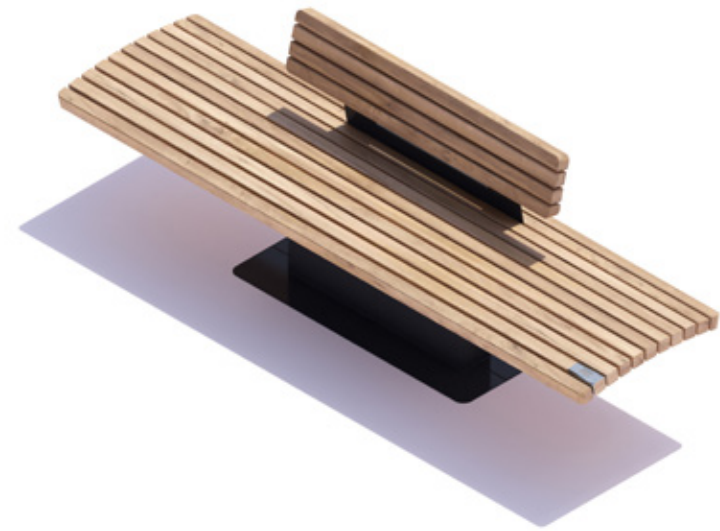

Bench Mono

NEW

260x65x82cm 102x32x18"

NEW

260x65x46cm 102x26x18"