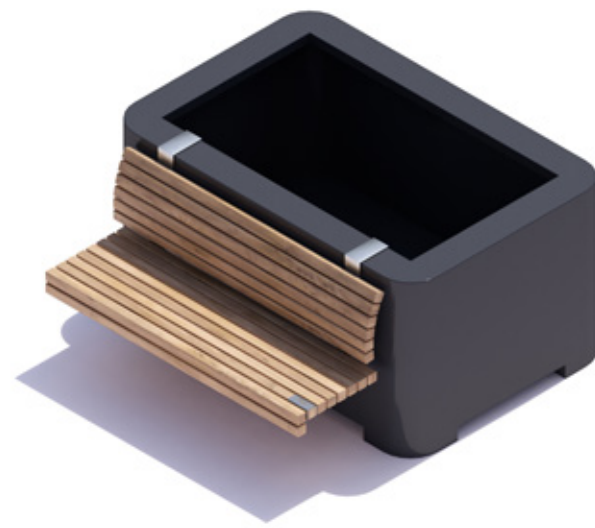

300x150x45cm 118x59x18"

**Garden Tree**

300x150x90cm 118x59x36"

**Garden End**

300x150x90cm 118x59x36"

NEW

NEW

**Planter Hanging Bench Square**