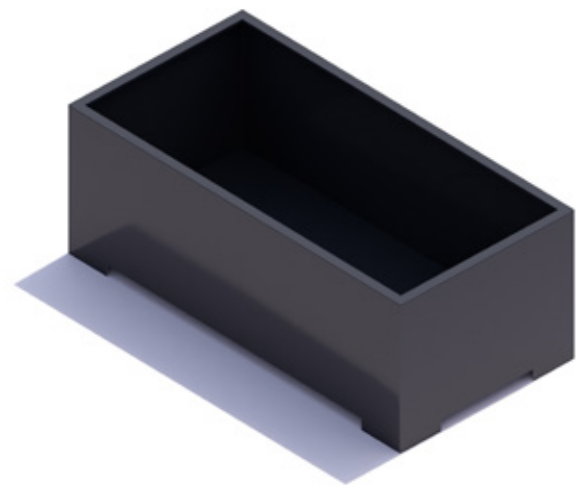

# Planters

							
Square High	Long High	Square Low	Long Low	Conical high	Garden	Mighty Planter	Small Low
							
i-Cone	i-Cone Long	Garden Front	Garden Tree	Garden Mid	Garden End	Planter Hanging Bench Square	Planter Hanging Bench Long
							
Single High	Single Low	Double High	Double Low	Cover	Sturdy High	Cover Shape	Sturdy Low
							
Bench L	Bench High L	Bench XL	Bench High XL	Podium Solid High	Podium Solid Low	Podium Double	Podium Triple
							
Mighty Bench	Mighty Bench Double	Sturdy Bench Park	Sturdy Bench Solid	Straight L	Corner	Rising Border	Wall Insulation
							
Square Curved	Square Curved Minimal	Square Straight	Square Straight Minimal	Square Conical	Root Protection	Ground Frame	Tree Protection
							
Basket Flower Tower	Basket Green Tower	Screen Random	Basket Living Wall	Straight Element	Straight Element Long	Fountain Element	Cover Plate