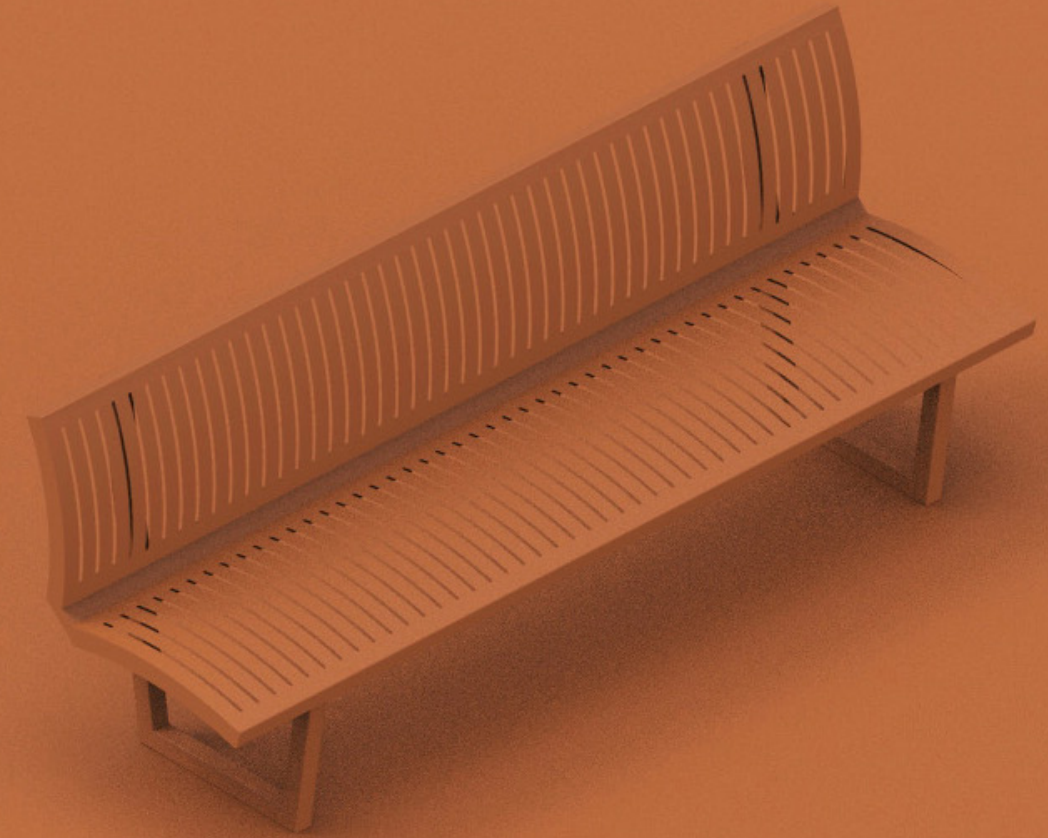

# Water Elements

**Curved Element**

180x90cm 71x36"  
240x90cm 94x36"

**Fountain Element**

**Curved Element Low**

180x40cm 71x16"  
240x40cm 94x16"

**Curved Element Low Cut-out**

any size