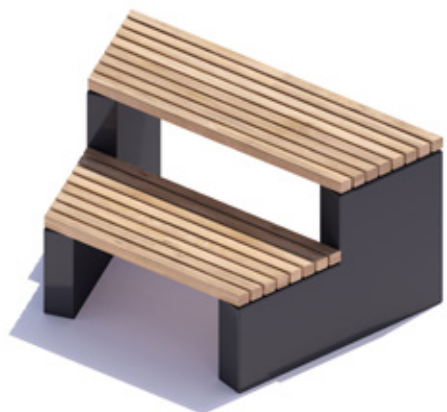

150x100x45cm 59x40x18"

150x100x75cm 59x40x30"

NEW

140x90x76cm 55x36x30"

NEW

160x140x108cm 63x55x42"