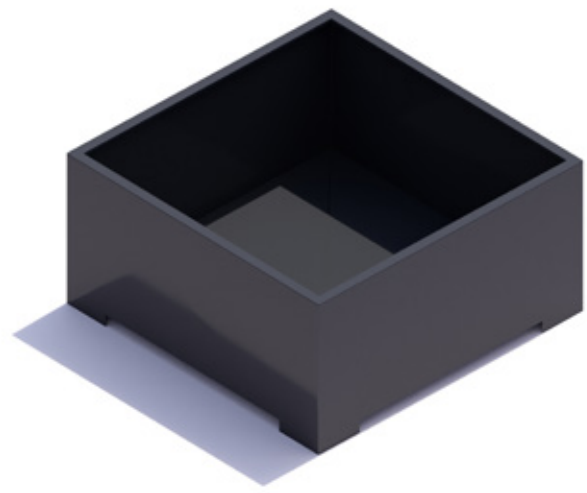

# Planters

							
Square High	Long High	Square Low	Long Low	Conical high	Garden	Mighty Planter	Small Low
							
i-Cone	i-Cone Long	Garden Front	Garden Tree	Garden Mid	Garden End	Planter Hanging Bench Square	Planter Hanging Bench Long
							
Single High	Single Low	Double High	Double Low	Cover	Sturdy High	Cover Shape	Sturdy Low
							
Bench L	Bench High L	Bench XL	Bench High XL	Podium Solid High	Podium Solid Low	Podium Double	Podium Triple
							
Mighty Bench	Mighty Bench Double	Sturdy Bench Park	Sturdy Bench Solid	Straight L	Corner	Rising Border	Wall Insulation
							
Square Curved	Square Curved Minimal	Square Straight	Square Straight Minimal	Square Conical	Root Protection	Ground Frame	Tree Protection
							
Basket Flower Tower	Basket Green Tower	Screen Random	Basket Living Wall	Straight Element	Straight Element Long	Fountain Element	Cover Plate