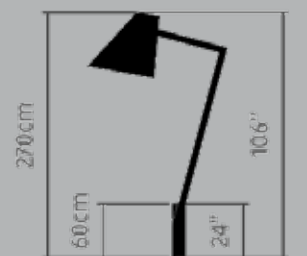

any size

NEW

any size

NEW

D60cm D24"
D80cm D31"

NEW

Luminaire