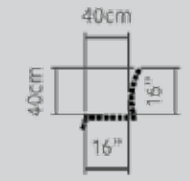

**Long Low**

180x120x40cm 71x47x16"  
 240x120x40cm 94x47x16"

**Conical High**

120x120x100cm 47x47x40"  
180x180x100cm 71x71x40"  
240x240x100cm 94x94x40"

**Mighty Planter**

180x180x100cm 71x71x40"  
240x240x100cm 94x94x40"

300x150x45cm 118x59x18"

**Garden Tree**

300x150x90cm 118x59x36"

**Garden End**

300x150x90cm 118x59x36"

NEW

NEW

**Planter Hanging Bench Square**

180x180x90cm 70x70x36"  
240x240x90cm 94x94x36"

NEW

**Planter Hanging Bench Long**

180x120x90cm 70x47x36"  
240x120x90cm 94x47x36"

# Wood Covers

**Single High**  
60x45x45cm 24x18x18"

**Double High**  
120x45x45cm 47x18x18"

**Single Low**  
60x45x10cm 24x18x4"

**Double Low**  
120x45x10cm 47x18x4"

**Cover**

any size

**Cover Shape**