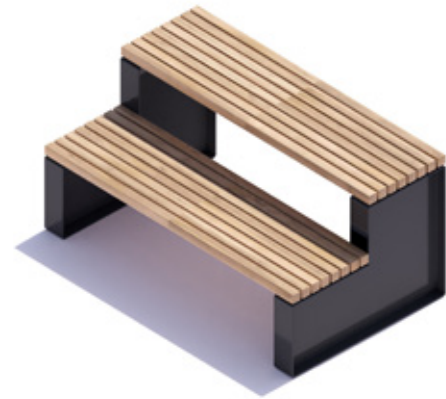

**Sturdy Bench Park**

240x60x85cm 94x24x33"

**Sturdy Bench Solid**

240x60x85cm 94x24x33"

NEW

NEW

**Podium Solid High**

150x100x75cm 59x40x30"