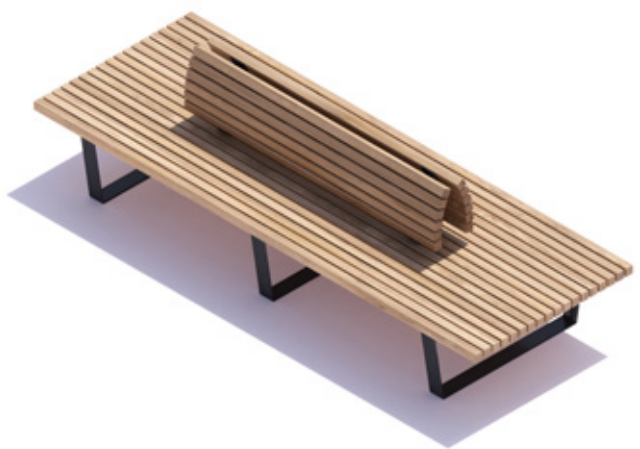

# Benches

**Bench High**

240x60x85cm 94x24x33"  
300x60x85cm 118x24x33"

**Bench Low**

240x60x45cm 94x24x18"  
300x60x45cm 118x24x18"

**Bench Assemetrical**

240x60x85cm 94x24x33"  
300x60x85cm 118x24x33"

**Bench Assemetrical Double**