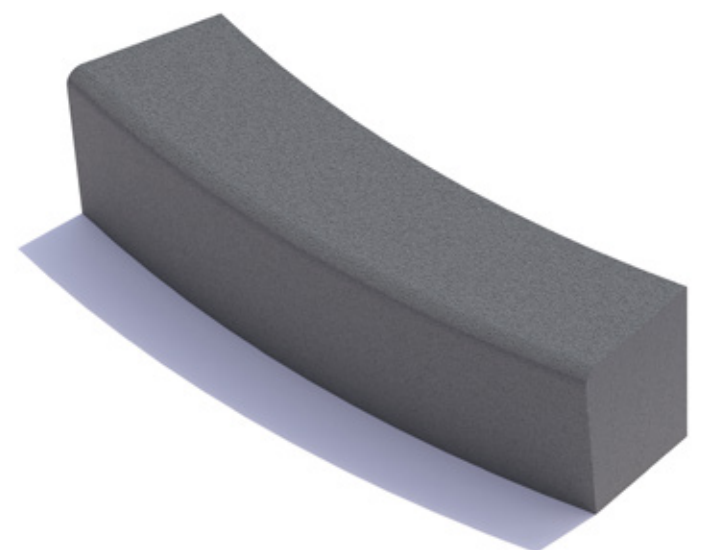

# Picnic

NEW

**Picnic M**

240x150x75cm 95x59x29"

NEW

**Picnic L**

300x150x75cm 118x59x29"

# Concrete Borders

**Concrete Border Straight**

Any size

**Concrete Border Curved**

Any size / radius