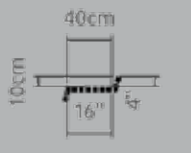

**Long Low**

180x120x40cm 71x47x16"  
 240x120x40cm 94x47x16"

**Conical High**

120x120x100cm 47x47x40"  
180x180x100cm 71x71x40"  
240x240x100cm 94x94x40"

**Mighty Planter**

180x180x100cm 71x71x40"  
240x240x100cm 94x94x40"

180x180x90cm 70x70x36"  
240x240x90cm 94x94x36"

NEW

**Planter Hanging Bench Long**

180x120x90cm 70x47x36"  
240x120x90cm 94x47x36"

# Wood Covers

**Single High**  
60x45x45cm 24x18x18"

**Double High**  
120x45x45cm 47x18x18"

**Single Low**  
60x45x10cm 24x18x4"

**Double Low**  
120x45x10cm 47x18x4"

**Cover**

any size

**Cover Shape**

any size

**Sturdy High**

240x50x50cm 94x20x20"  
360x50x50cm 142x20x20"

**Sturdy Low**

240x50x12cm 94x20x5"  
360x50x12cm 142x20x5"