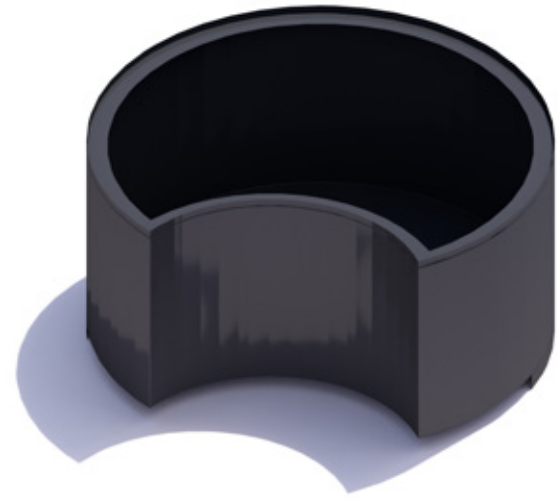

Round High

120x90cm 47x36"
180x90cm 71x36"
240x90cm 94x36"

Round Low

120x40cm 47x16"
180x40cm 71x16"
240x40cm 94x16"

Round High Cut-out

180x90cm 71x36"
240x90cm 94x36"

Round Low Cut-out

180x40cm 71x16"
240x40cm 94x16"