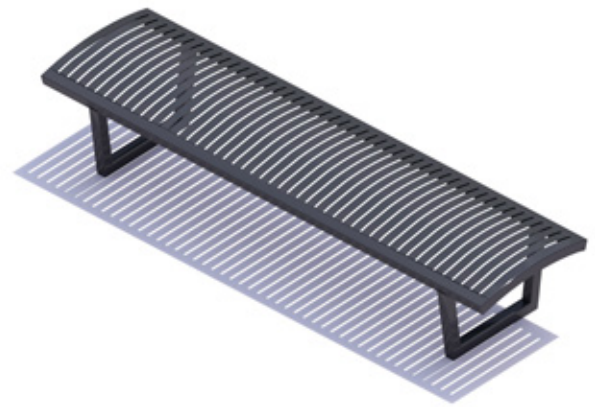

Seat Park Metal

240x60x85cm 94x24x33"
300x60x85cm 118x24x33"

Sofa Park Metal

240x60x46 cm 94x24x18"
300x60x46cm 118x24x18"

Seat Park Wood

240x60x85cm 94x24x33"
300x60x85cm 118x24x33"

Sofa Park Wood

240x110x85cm 94x24x18"
300110x85cm 118x24x18"