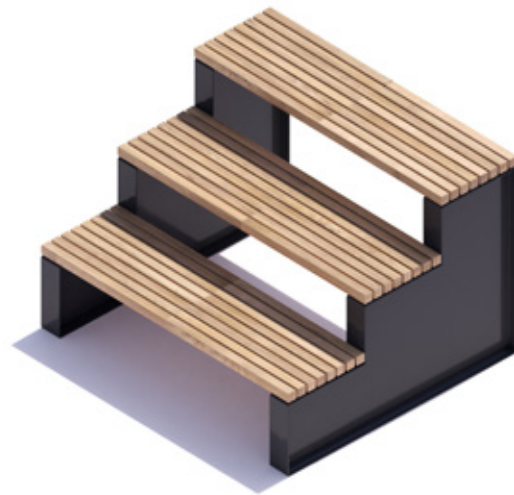

**Sturdy Bench Park**

240x60x85cm 94x24x33"

**Sturdy Bench Solid**

240x60x85cm 94x24x33"

NEW

NEW

**Podium Solid High**

150x100x75cm 59x40x30"