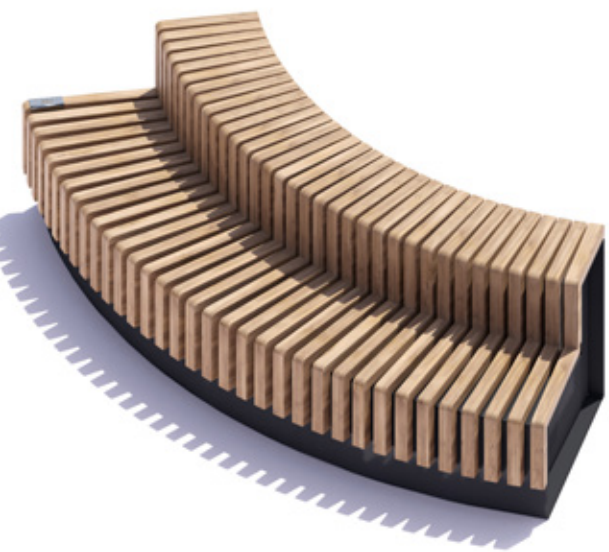

150x100x45cm 59x40x18"

150x100x75cm 59x40x30"

NEW

140x90x76cm 55x36x30"

NEW

160x140x108cm 63x55x42"