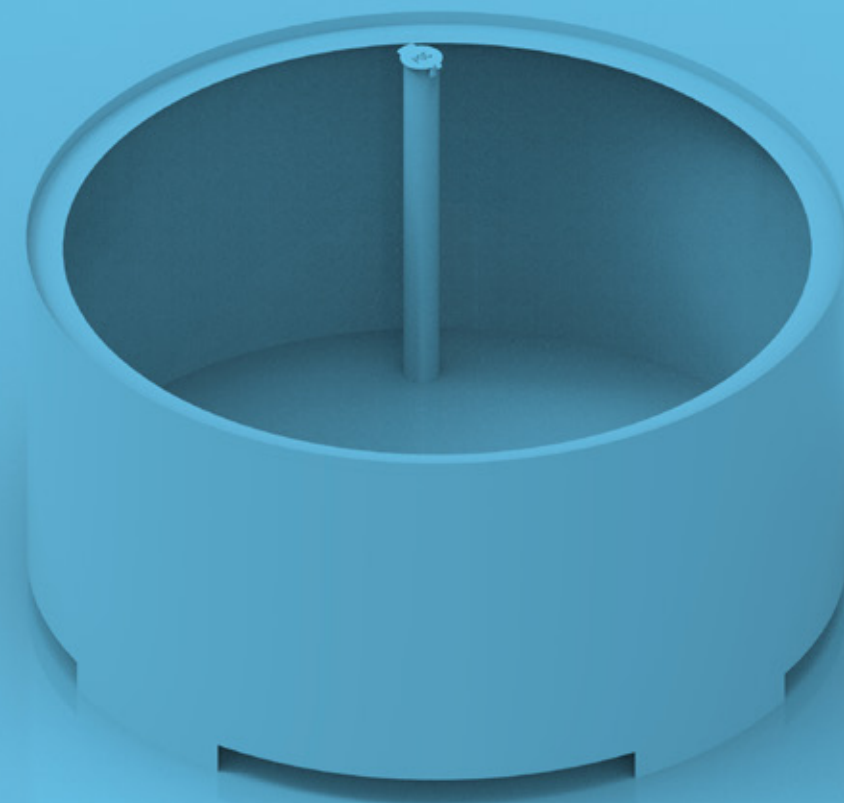

Curved Collection