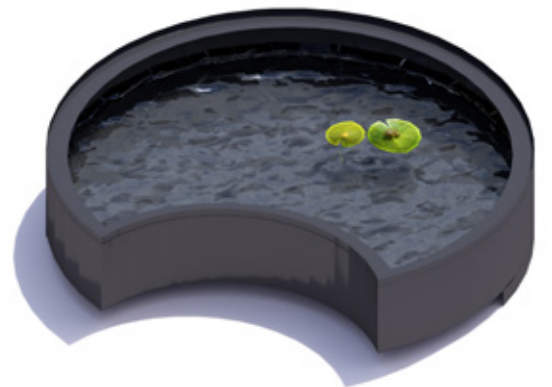

**Screen Random**

120x360x5cm 47x142x2"

**Basket Green Tower**

60x60x360cm 24x24x141"

**NEW**

**Green Structure**

350x350x350cm 138x138x138"

# Water Elements

**Curved Element**

180x90cm 71x36"  
240x90cm 94x36"

**Fountain Element**

**Curved Element Low**

180x40cm 71x16"  
240x40cm 94x16"

**Curved Element Low Cut-out**

any size