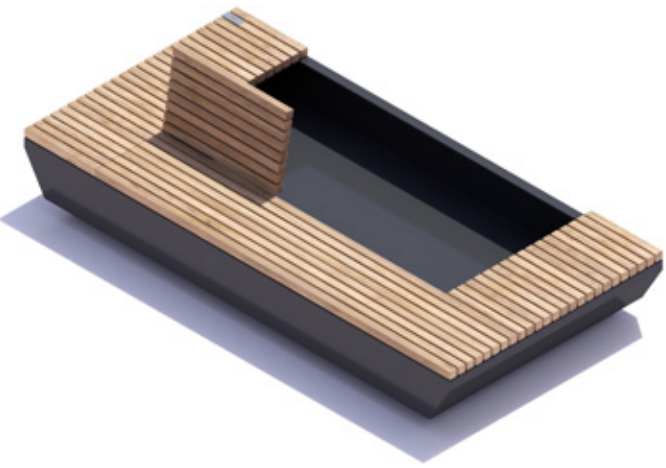

Garden Front

300x150x45cm 118x59x36"

Garden Mid

300x150x45cm 118x59x18"