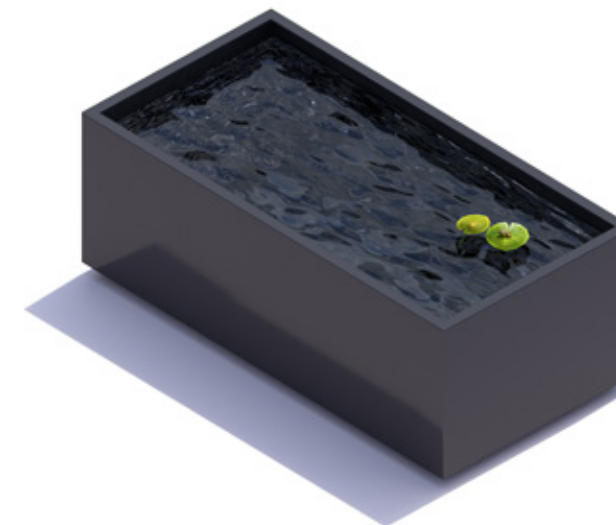

Water Elements

180x180x90cm 71x71x36"
240x240x90cm 94x94x36"

240x120x90cm 94x47x36"
300x150x90cm 118x59x36"

any size