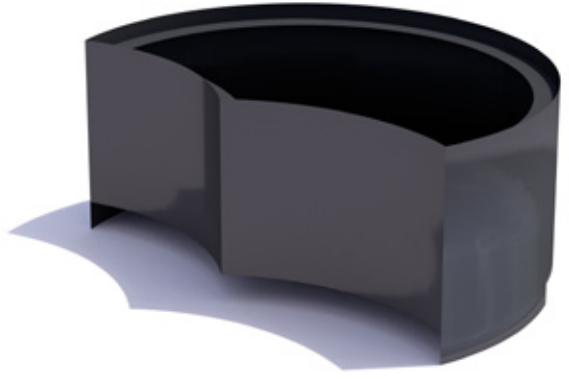

NEW

NEW

180x70cm 71x27"
240x70cm 94x27"

NEW

180x45cm 71x18"
240x45cm 94x18"