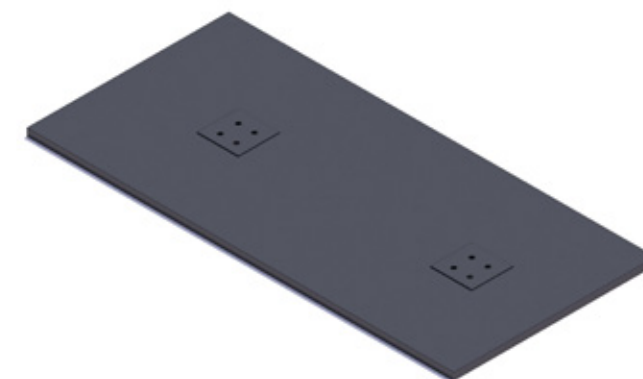

Water Elements

180x180x90cm 71x71x36"
240x240x90cm 94x94x36"

240x120x90cm 94x47x36"
300x150x90cm 118x59x36"

any size