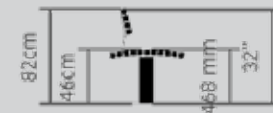

NEW

Bench Mono High

260x65x82cm 102x32x18"

NEW