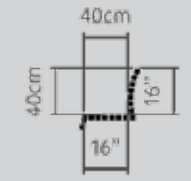

**Long Low**

180x120x40cm 71x47x16"  
 240x120x40cm 94x47x16"

**Conical High**

120x120x100cm 47x47x40"  
180x180x100cm 71x71x40"  
240x240x100cm 94x94x40"

**Mighty Planter**

180x180x100cm 71x71x40"  
240x240x100cm 94x94x40"

300x150x45cm 118x59x18"

**Garden Tree**

300x150x90cm 118x59x36"

**Garden End**

300x150x90cm 118x59x36"

NEW

NEW

**Planter Hanging Bench Square**

180x180x90cm 70x70x36"  
240x240x90cm 94x94x36"

NEW

**Planter Hanging Bench Long**

180x120x90cm 70x47x36"  
240x120x90cm 94x47x36"

# Wood Covers

**Single High**  
60x45x45cm 24x18x18"

**Double High**  
120x45x45cm 47x18x18"

**Single Low**  
60x45x10cm 24x18x4"

**Double Low**  
120x45x10cm 47x18x4"

**Cover**

any size

**Cover Shape**