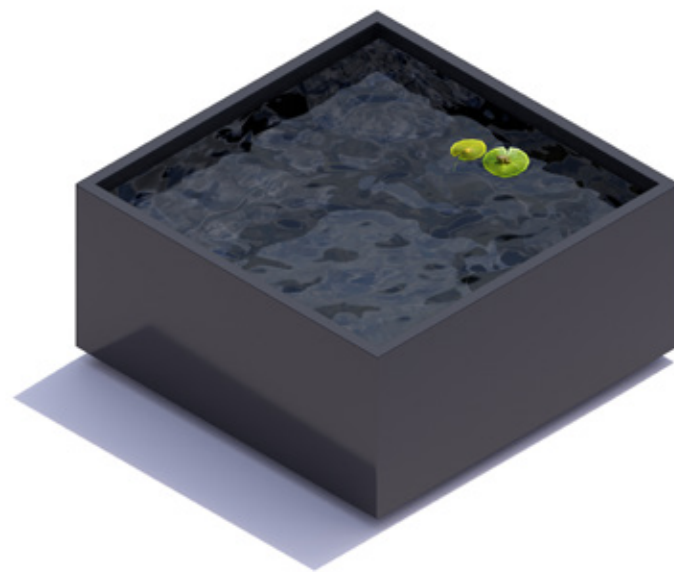

Water Elements

180x180x90cm 71x71x36"
240x240x90cm 94x94x36"

240x120x90cm 94x47x36"
300x150x90cm 118x59x36"

any size