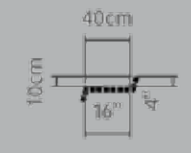

**Long Low**

180x120x40cm 71x47x16"  
 240x120x40cm 94x47x16"

**Conical High**

120x120x100cm 47x47x40"  
180x180x100cm 71x71x40"  
240x240x100cm 94x94x40"

**Mighty Planter**

180x180x100cm 71x71x40"  
240x240x100cm 94x94x40"

300x150x45cm 118x59x18"

**Garden Tree**

300x150x90cm 118x59x36"

**Garden End**

300x150x90cm 118x59x36"

NEW

NEW

**Planter Hanging Bench Square**

180x180x90cm 70x70x36"  
240x240x90cm 94x94x36"

NEW

**Planter Hanging Bench Long**

180x120x90cm 70x47x36"  
240x120x90cm 94x47x36"

# Wood Covers

**Single High**  
60x45x45cm 24x18x18"

**Double High**  
120x45x45cm 47x18x18"

**Single Low**  
60x45x10cm 24x18x4"

**Double Low**  
120x45x10cm 47x18x4"

**Cover**

any size

**Cover Shape**