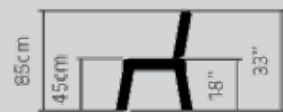

any size

**Sturdy High**

240x50x50cm 94x20x20"  
360x50x50cm 142x20x20"

**Sturdy Low**

240x50x12cm 94x20x5"  
360x50x12cm 142x20x5"

# Seating Elements

**Bench L**

360x110x45cm 142x43x18"

**Bench XL**

480x110x45cm 189x43x18"

**Bench High L**

360x110x85cm 142x43x33"

**Bench High XL**

480x110x85cm 189x43x33"

NEW

NEW

**Mighty Bench**

90x300x75cm 35x118x28"

NEW

**Mighty Bench Double**

150x300x75cm 60x118x28"

**Sturdy Bench Park**

240x60x85cm 94x24x33"

**Sturdy Bench Solid**

240x60x85cm 94x24x33"

NEW

NEW

**Podium Solid High**

150x100x75cm 59x40x30"