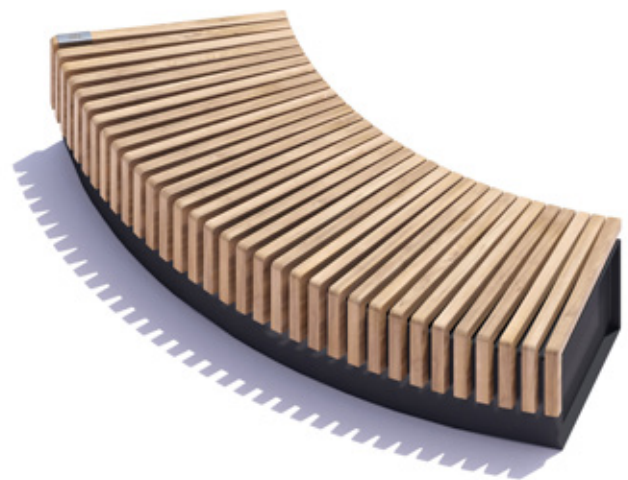

150x100x45cm 59x40x18"

150x100x75cm 59x40x30"

NEW

140x90x76cm 55x36x30"

NEW

160x140x108cm 63x55x42"