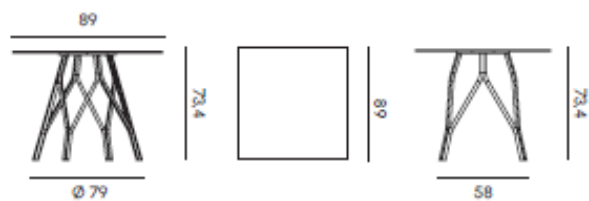

# MIMI'

**Tavolo contract quadrato 69x69**  
Contract table square 69x69

**Tavolo contract rotondo ø 69**  
Contract round table ø 69

**Tavolo contract quadrato 79x79**  
Contract table square 79x79

**Tavolo contract rotondo ø 79**  
Contract round table ø 79

**Tavolo contract quadrato 89x89**  
Contract table square 89x89

**Tavolo contract rotondo ø 89**  
Contract round table ø 89

**Tavolo contract quadrato 99x99**  
Contract table square 99x99

**Tavolo contract rotondo ø 99**  
Contract round table ø 99

# MIMI'

**Tavolo contract quadrato 89x89**  
Contract table square 89x89

**Tavolo contract rotondo ø 99**  
Contract round table ø 99

**Tavolo contract quadrato 90x99**  
Contract table square 90x99

**Tavolo contract rotondo ø 120**  
Contract round table ø 120