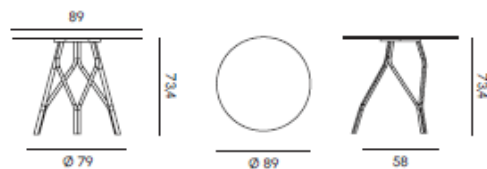

# MIMI'

**Tavolo contract quadrato 69x69**  
Contract table square 69x69

**Tavolo contract rotondo ø 69**  
Contract round table ø 69

**Tavolo contract quadrato 79x79**  
Contract table square 79x79

**Tavolo contract rotondo ø 79**  
Contract round table ø 79

**Tavolo contract quadrato 89x89**  
Contract table square 89x89

**Tavolo contract rotondo ø 89**  
Contract round table ø 89

**Tavolo contract quadrato 99x99**  
Contract table square 99x99

**Tavolo contract rotondo ø 99**  
Contract round table ø 99

# MIMI'

**Tavolo contract quadrato 89x89**  
Contract table square 89x89

**Tavolo contract rotondo ø 99**  
Contract round table ø 99

**Tavolo contract quadrato 90x99**  
Contract table square 90x99

**Tavolo contract rotondo ø 120**  
Contract round table ø 120