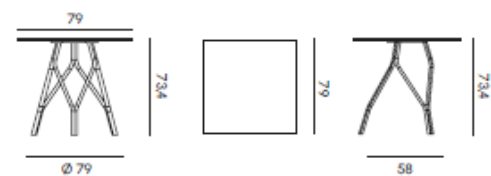

# MIMI'

**Tavolo contract quadrato 69x69**  
Contract table square 69x69

**Tavolo contract rotondo ø 69**  
Contract round table ø 69

**Tavolo contract quadrato 79x79**  
Contract table square 79x79

**Tavolo contract rotondo ø 79**  
Contract round table ø 79

**Tavolo contract quadrato 89x89**  
Contract table square 89x89

**Tavolo contract rotondo ø 89**  
Contract round table ø 89

**Tavolo contract quadrato 99x99**  
Contract table square 99x99

**Tavolo contract rotondo ø 99**  
Contract round table ø 99

# MIMI'

**Tavolo contract quadrato 89x89**  
Contract table square 89x89

**Tavolo contract rotondo ø 99**  
Contract round table ø 99

**Tavolo contract quadrato 90x99**  
Contract table square 90x99

**Tavolo contract rotondo ø 120**  
Contract round table ø 120