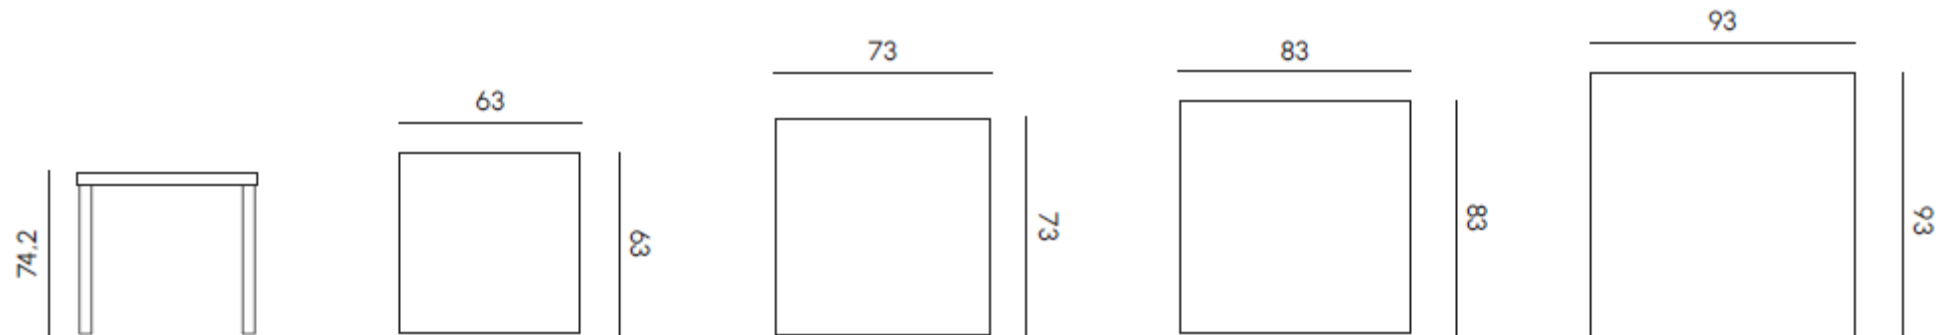

# MAJA

Tavoli contract  
Contract tables

Tavoli contract alto 63x63  
Contract hitables 63x63