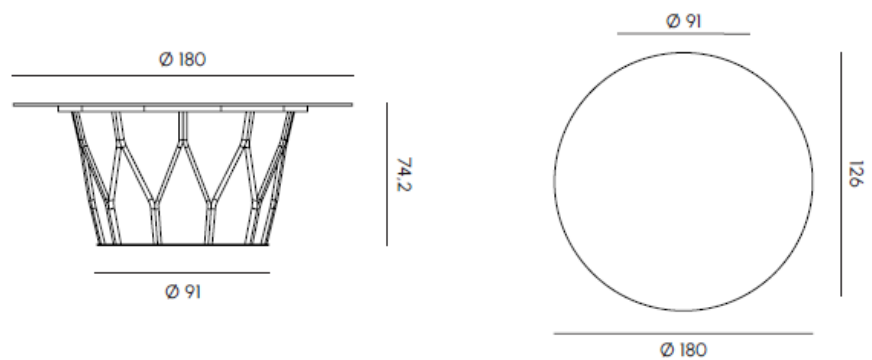

* Disponibili solo con piano in HPL
Available only with HPL top