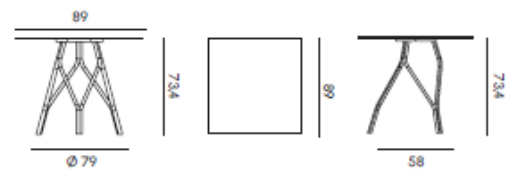

# MIMI'

**Tavolo contract quadrato 69x69**  
Contract table square 69x69

**Tavolo contract rotondo ø 69**  
Contract round table ø 69

**Tavolo contract quadrato 79x79**  
Contract table square 79x79

**Tavolo contract rotondo ø 79**  
Contract round table ø 79

**Tavolo contract quadrato 89x89**  
Contract table square 89x89

**Tavolo contract rotondo ø 89**  
Contract round table ø 89

**Tavolo contract quadrato 99x99**  
Contract table square 99x99

**Tavolo contract rotondo ø 99**  
Contract round table ø 99

# MIMI'

**Tavolo contract quadrato 89x89**  
Contract table square 89x89

**Tavolo contract rotondo ø 99**  
Contract round table ø 99

**Tavolo contract quadrato 90x99**  
Contract table square 90x99

**Tavolo contract rotondo ø 120**  
Contract round table ø 120