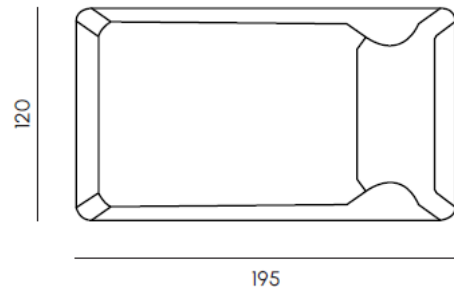

LOUIS

Materassone galleggiante
Floating lounge mattress

Colori disponibili
Available colors

yuta
603

white/light blue
818

white/orange
814

white/yellow
815

Imbottitura

Poliuretano ad alta densità

Upholstery

High density polyurethane

Rivestimento

Ecopelle effetto tessuto

Cover

Eco-leather fabric aspect