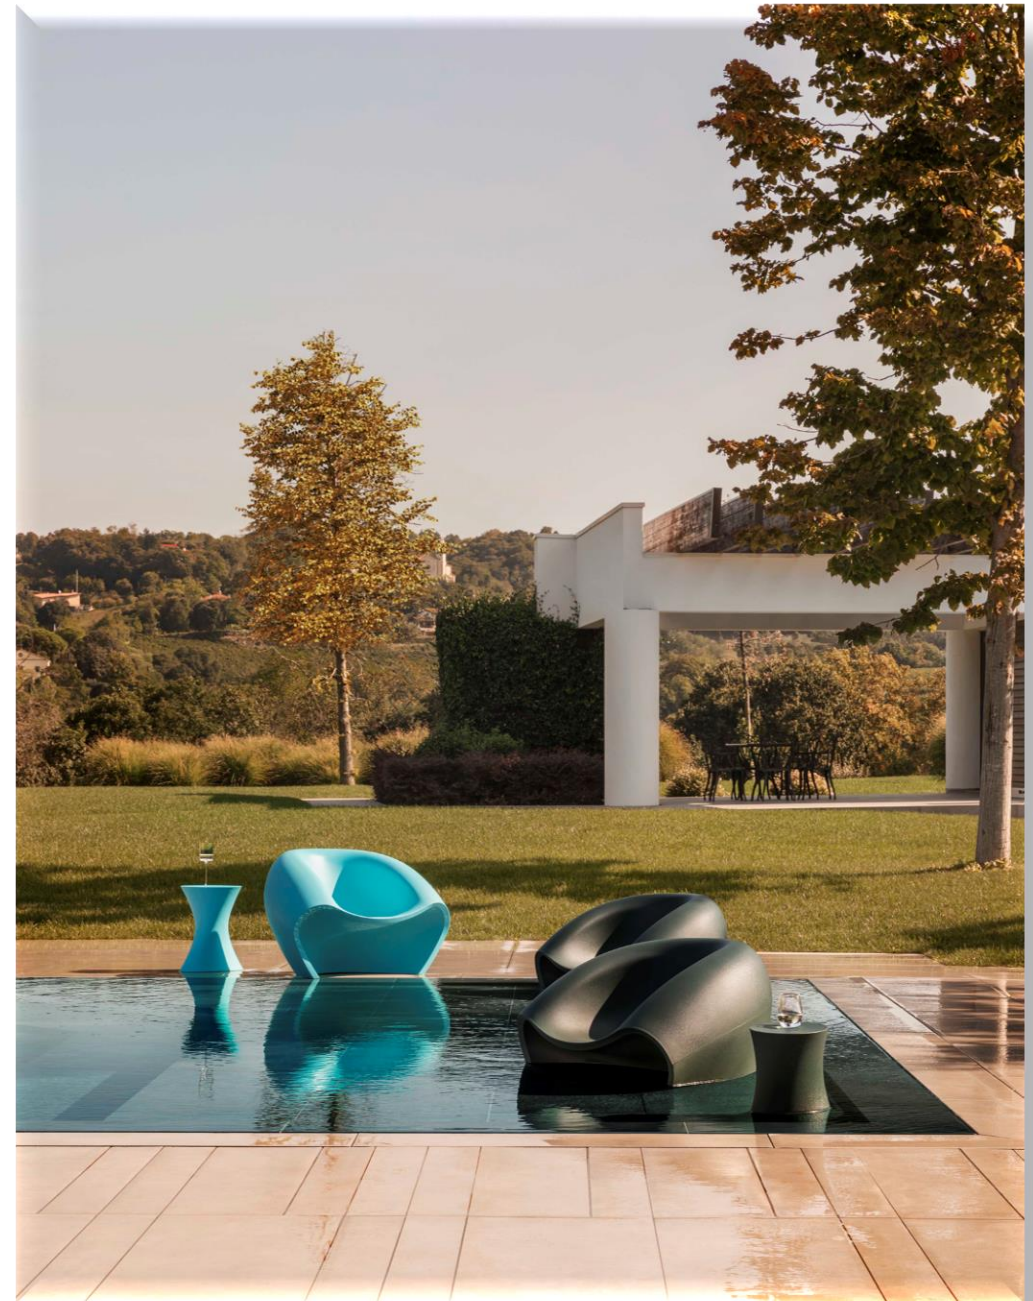

MY YOUR IN THE WATER