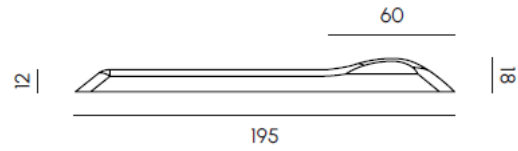

LOUIS

Materassone galleggiante
Floating lounge mattress