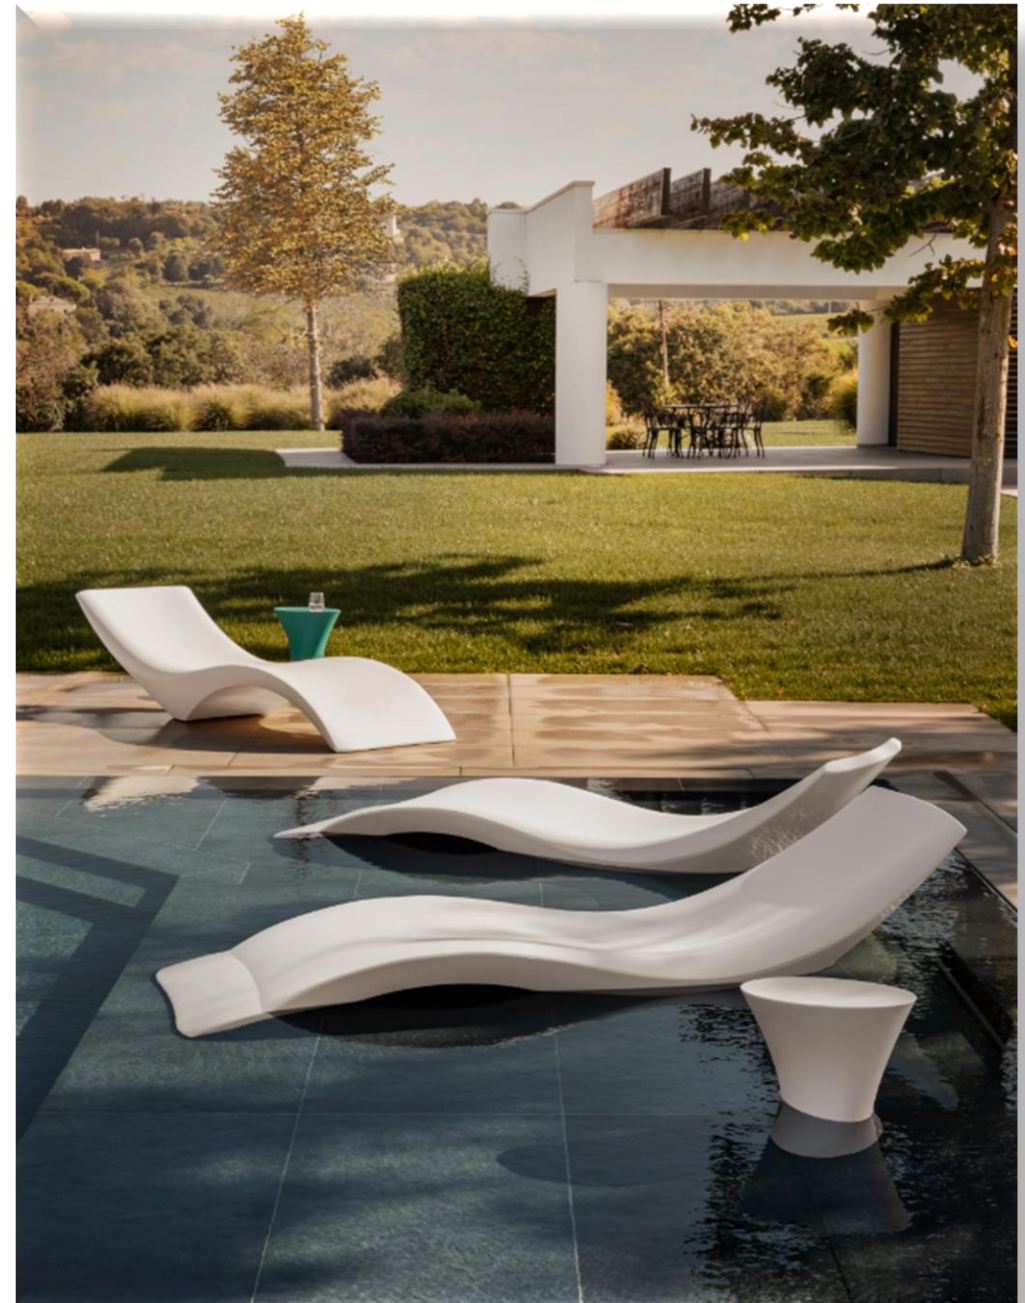

MY YOUR IN THE WATER