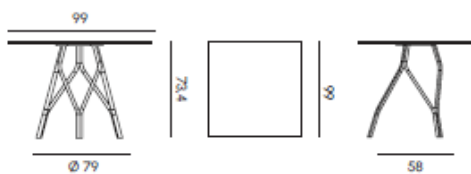

# MIMI'

**Tavolo contract quadrato 69x69**  
Contract table square 69x69

**Tavolo contract rotondo ø 69**  
Contract round table ø 69

**Tavolo contract quadrato 79x79**  
Contract table square 79x79

**Tavolo contract rotondo ø 79**  
Contract round table ø 79

**Tavolo contract quadrato 89x89**  
Contract table square 89x89

**Tavolo contract rotondo ø 89**  
Contract round table ø 89

**Tavolo contract quadrato 99x99**  
Contract table square 99x99

**Tavolo contract rotondo ø 99**  
Contract round table ø 99