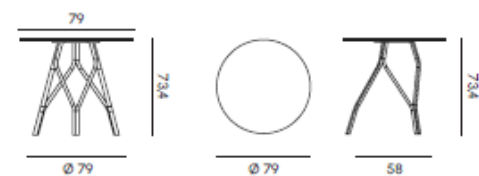

# MIMI'

**Tavolo contract quadrato 69x69**  
Contract table square 69x69

**Tavolo contract rotondo ø 69**  
Contract round table ø 69

**Tavolo contract quadrato 79x79**  
Contract table square 79x79

**Tavolo contract rotondo ø 79**  
Contract round table ø 79

**Tavolo contract quadrato 89x89**  
Contract table square 89x89

**Tavolo contract rotondo ø 89**  
Contract round table ø 89

**Tavolo contract quadrato 99x99**  
Contract table square 99x99

**Tavolo contract rotondo ø 99**  
Contract round table ø 99