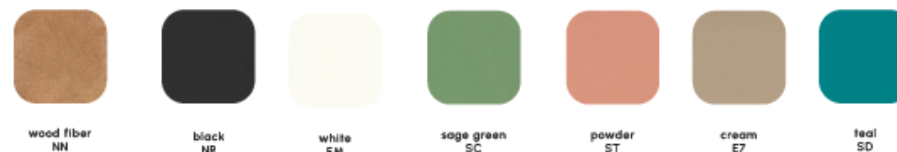

Structure Legs
wood fiber