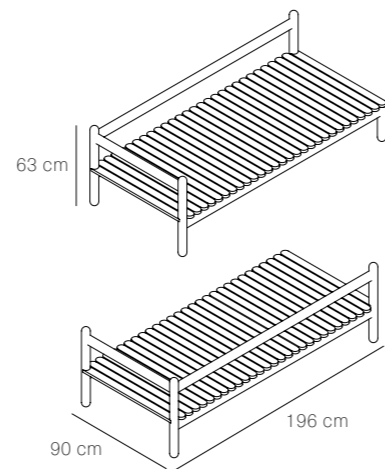

SIZE REF. 490.700

WIDTH	196 CM	74,80"
DEPTH	90 CM	35,43"
HEIGHT	63 CM	24,80"
N.W.		43 KG